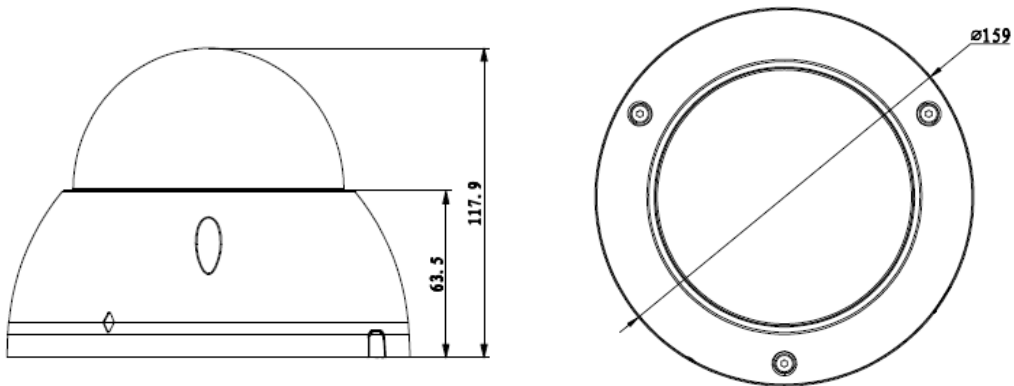

DH-IPC-HDBW8231E-Z

Dimensions (mm)

Accessory (optional)

PFA101	PFB302S	PFA152
PFA138	PFB201C	PFB300C

Dahua Technology Co., Ltd.

1199 BinAn Road, Binjiang District, Hangzhou, China

Tel: +86-571-87688883

Fax: +86-571-87688815

Email: overseas@dahuatech.com

www.dahuatech.com

*Design and specifications are subject to change without notice.

© 2014 Dahua Technology Co., Ltd.