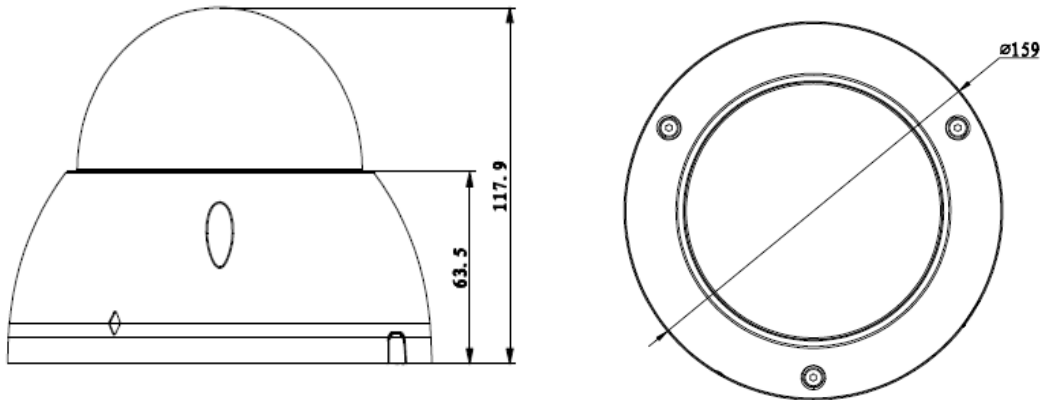

## Technical Specifications

<b>Model</b>	<b>DH-IPC-HFW5421E-Z</b>	
<b>Camera</b>		
Image Sensor	1/3" 4Megapixel progressive scan CMOS	
Effective Pixels	2688(H)x1520(V)	
Scanning System	Progressive	
Electronic Shutter Speed	Auto/Manual, 1/3(4)~1/10000s	
Min. Illumination	0.01Lux/F1.4(Color); 0Lux/F1.4(IR on)	
S/N Ratio	More than 50dB	
Video Output	1 port	
<b>Camera Features</b>		
Max. IR LEDs Length	50m	
Day/Night	Auto(ICR) / Color / B/W	
Backlight Compensation	BLC / HLC /WDR(120dB)	
White Balance	Auto/Manual	
Gain Control	Auto/Manual	
Noise Reduction	3D	
Privacy Masking	Up to 4 areas	
<b>Lens</b>		
Focal Length	2.7mm~12mm	
Max Aperture	F1.4	
Focus Control	Motorized	
Angle of View	H: 100°~33°	
Lens Type	Motorized/ Auto Iris(DC)	
Mount Type	Board-in Type	
<b>Video</b>		
Compression	H.264/H.264H/H.264B/MJPEG	
Resolution	4M(2560x1440)/3M(2304x1296)/1080P(1920x1080)/1.3M(1280×960)/720P(1280×720)/D1(704×576/704×480)/CIF(352×288/352×240)	
Frame Rate	Main Stream	4M(1~20fps)/3M(1 ~ 25/30fps)
	Sub Stream	D1/CIF(1 ~ 25/30fps)
	Third Stream	720P(1~5/8fps) WDR on 720P(1~18/2fps) WDR off
Bit Rate	H.264: 32K ~ 10Mbps	
Corridor mode	Support	
<b>Audio</b>		
Compression	G.711a/ G.711u/ AAC	
Interface	1/1 channel In/Out	
<b>Smart Function</b>		
Smart detection	Tripwire	
	Intrusion	

## Dimensions (mm)