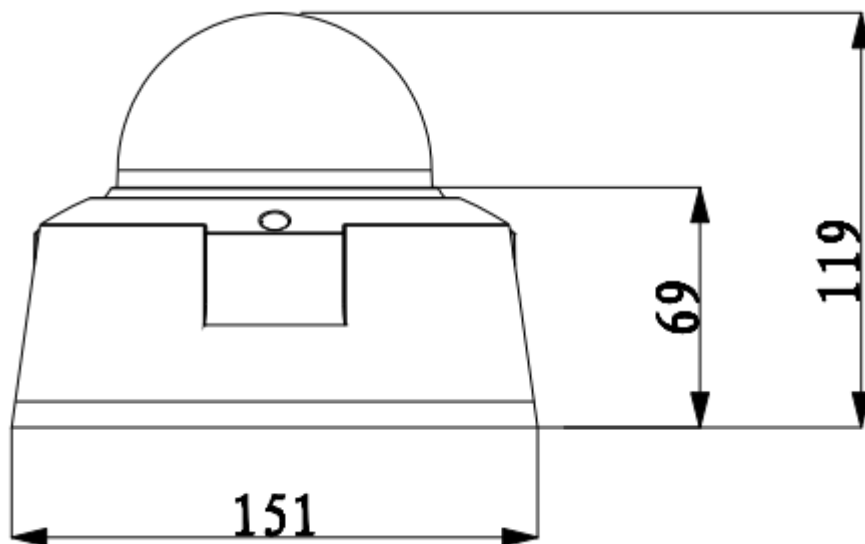

DH-IPC-HDB3101

Smart Phone	iPhone, iPad, Android, Windows Phone
Auxiliary Interface	
Memory Slot	Micro SD, Max 32GB
Alarm	1/1 channel In/Out
General	
Power Supply	DC12V/AC24V, PoE(802.3af)
Power Consumption	<5W
Working Environment	-10°C~+60°C, 10%~90%
Protection Level	IK10 & IP66
Dimensions	Φ151mm x 119mm
Weight	1.0Kg

Dimensions (mm)

Dahua Technology Co., Ltd.

1187 BinAn Road, Binjiang District, Hangzhou, China

Tel: +86-571-87688883

Fax: +86-571-87688815

Email:overseas@dahuatech.com

www.dahuatech.com

*Design and specifications are subject to change without notice.

© 2012 Dahua Technology Co., Ltd.