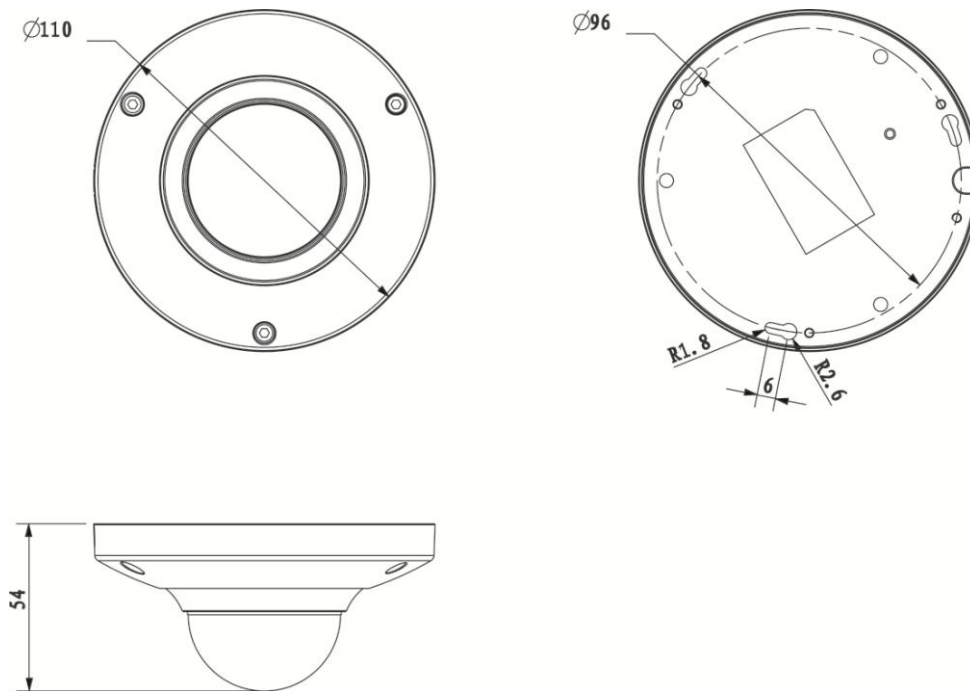

DH-IPC-HD1200C

Dimensions (mm)

Accessories (optional)

PFA131	PFB200W

Dahua Technology Co., Ltd.

1187 BinAn Road, Binjiang District, Hangzhou, China

Tel: +86-571-87688883

Fax: +86-571-87688815

Email: overseas@dahuatech.com

www.dahuatech.com

*Design and specifications are subject to change without notice.

© 2013 Dahua Technology Co., Ltd.