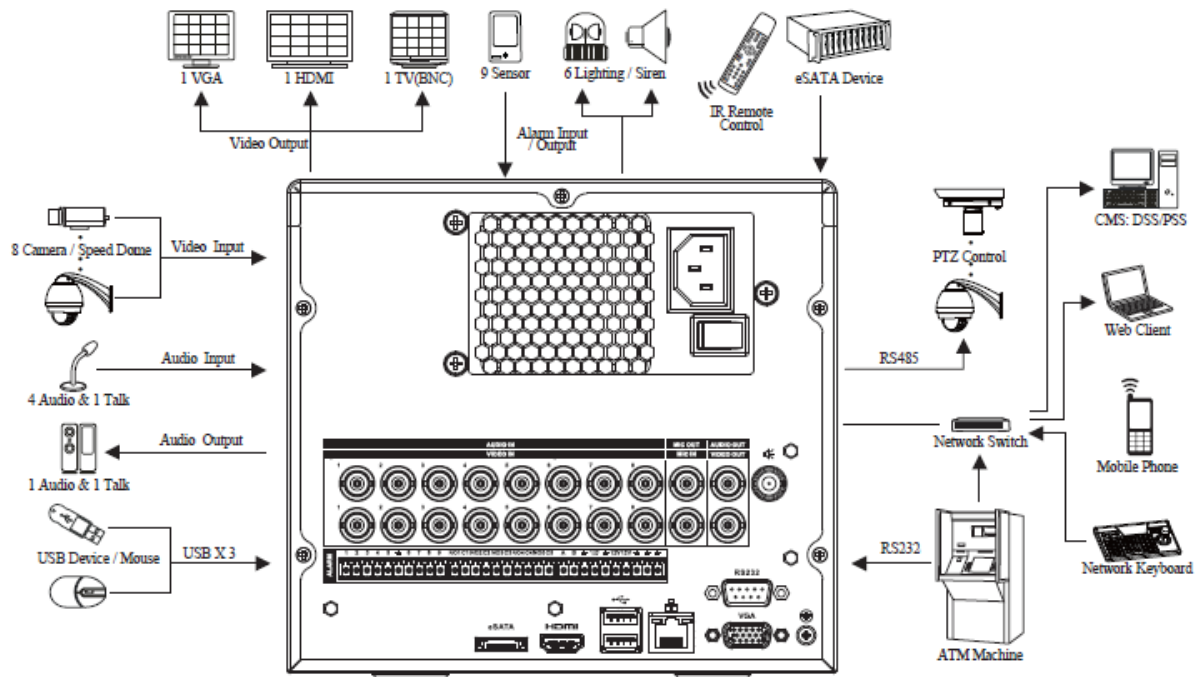

DH-HVR0404AH-V(D)

System Connection

Dahua Technology Co., Ltd.

1199' BinAn Road, Binjiang District, Hangzhou, China

Tel: +86-571-87688883

Fax: +86-571-87688815

Email: overseas@dahuatech.com

www.dahuatech.com

*Design and specifications are subject to change without notice.

© 2014 Dahua Technology Co., Ltd.