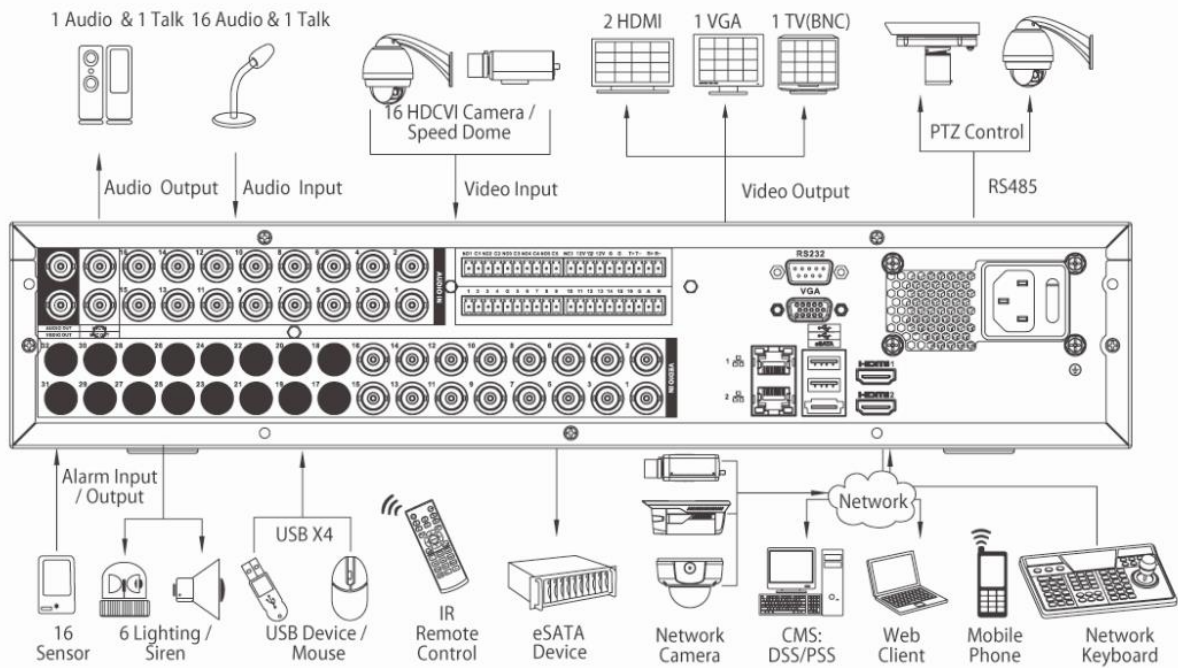

DH-HCVR7816S-URH

System Connection

* Takes HCVR7816S-URH as an example

Dahua Technology Co., Ltd.

1199' BinAn Road, Binjiang District, Hangzhou, China

Tel: +86-571-87688883

Fax: +86-571-87688815

Email: overseas@dahuatech.com

www.dahuatech.com

*Design and specifications are subject to change without notice.

© 2015 Dahua Technology Co., Ltd.