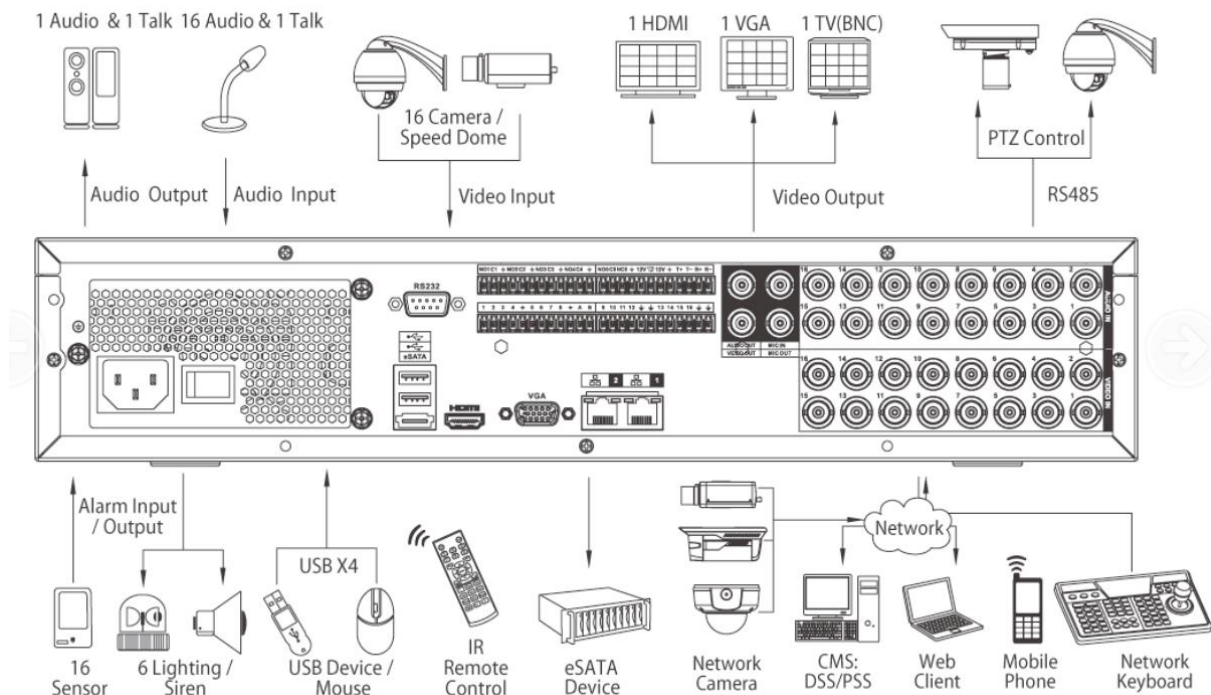

DH-HCVR4804/4808/4816S-S2

	selection, Digital zoom	
Backup Mode	USB Device/eSATA Device/Internal SATA burner/Network	
Network		
Ethernet	RJ-45 port (10/100M/1000M)	2RJ-45 port (10/100M/1000M)
Network Functions	HTTP, IPv4/IPv6, TCP/IP, UPNP, RTSP, UDP, SMTP, NTP, DHCP, DNS, PPPOE, DDNS, FTP, IP Filter, SNMP, P2P	
Max. User Access	128 users	
Smart Phone	iPhone, iPad, Android, Windows Phone	
Storage		
Internal HDD	8 SATA ports(8 HDDs or 6HDDs+1 CD/DVD-RW), up to 32TB	
External HDD	1 eSATA port	
Auxiliary Interface		
USB Interface	4 ports (2 Rear), USB2.0	
RS232	1 port, For PC communication & Keyboard	
RS485	1 port RS485 for PTZ control,1 port RS422 for Keyboard	
General		
Power Supply	AC 100~240 V, 50/60 Hz	
Power Consumption	40W(Without HDD)	
Working Environment	-10°C ~ +55°C / 10%~90%RH / 86~106kpa	
Dimension(W×D×H)	2U, 440mm×460mm×89mm	
Weight	6.5KG(without HDD)	

System Connection

*Takes HCVR4816S-S2 as an example