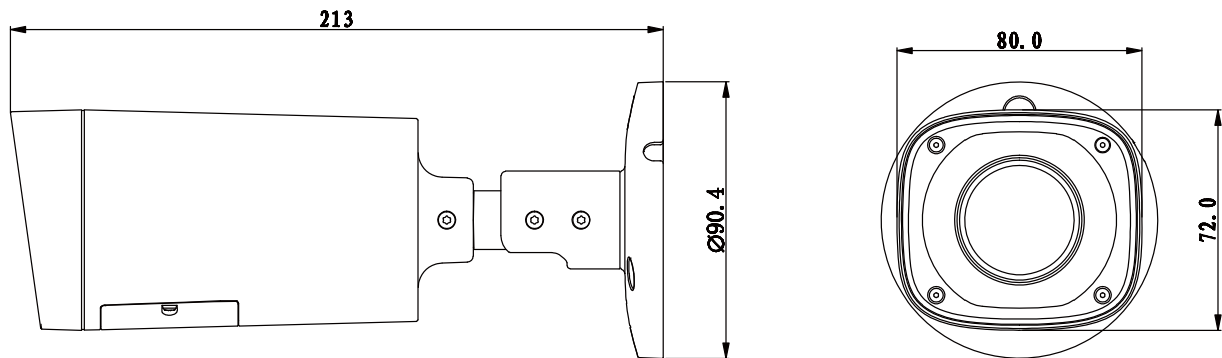

## Technical Specifications

Model	DH-HAC-HFW2221RP-Z-IRE6	DH-HAC-HFW2221RN-Z-IRE6
<b>Camera</b>		
Image Sensor	1/2.7" 2.1Megapixel CMOS	
Effective Pixels	1928(H)×1088(V)	
Electronic Shutter	1/3s~1/300,000s	
Video Frame Rate	25/30/50/60fps@720P; 25/30fps@1080P	
Synchronization	Internal	
Mini. Illumination	0.03Lux/F1.4, 0Lux IR on	
Video Output	1-channel BNC HDCVI high definition video output & CVBS standard definition video output	
<b>Camera Features</b>		
Max. IR LEDs Length	60m, Smart IR	
Day/Night	Auto(ICR) / Color / B/W	
Backlight Compensation	120dB True WDR	
Noise Reduction	2D/3D	
OSD Menu	Multi-language	
<b>Lens</b>		
Focal Length	2.7~12mm	
Angle of View	H: 99°~37°	
Lens Type	Motorized / Fixed Iris	
Mount Type	Φ14	
<b>General</b>		
Power Supply	DC12V±25%	
Power Consumption	Max 8.2W	
Working Environment	-30°C~+60°C / Less than 95%RH (no condensation)	
Transmission Distance	Over 500m via 75-3 coaxial cable	
Ingress Protection	IP67	
Dimensions(W×D×H)	213mm×80mm×72mm	
Weight	0.55kg	
Material	Metal	

## Dimensions (mm)