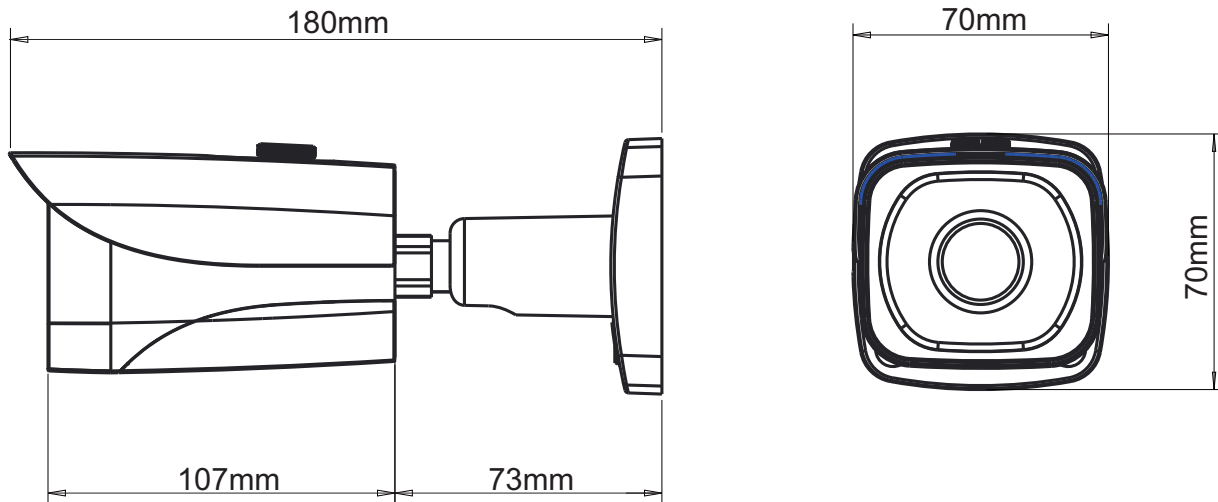

### 2.4Megapixel 1080P Water-proof HDCVI IR-Bullet Camera

#### Features

- 1/2.8" 2.4Megapixel CMOS
- 25/30fps@1080P, 25/30/50/60fps@720P
- High speed, long distance real-time transmission
- HD and standard definition switchable
- OSD Menu, control over coaxial cable
- DWDR, Day/Night(ICR), AWB, AGC, BLC, 3D-DNR
- 6mm fixed lens (3.6mm, 8mm optional)
- Max. IR LEDs length 40m, Smart IR
- IP67, DC12V

## Technical Specifications

Model	DH-HAC-HFW2220EP	DH-HAC-HFW2220EN
<b>Camera</b>		
Image Sensor	1/2.8" 2.4Megapixel CMOS	
Effective Pixels	1984(H)×1225(V)	
Electronic Shutter	1/3s~1/100,000s	
Video Frame Rate	25/30/50/60fps@720P; 25/30fps@1080P	
Synchronization	Internal	
Mini. Illumination	0.05Lux@F1.2(AGC ON), 0Lux IR on	
Video Output	1-channel BNC HDCVI high definition video output/ CVBS standard definition video output (Can switch)	
<b>Camera Features</b>		
Max. IR LEDs Length	40m, Smart IR	
Day/Night	Auto(ICR) / Color / B/W	
Noise Reduction	2D/3D	
OSD Menu	Support	
<b>Lens</b>		
Focal Length	6mm (3.6mm, 8mm optional)	
Angle of View	H: 55° (88° /38.6°)	
Mount Type	M12	
<b>General</b>		
Power Supply	DC12V±20%	
Power Consumption	Max 5.5W	
Working Environment	-30°C~+60°C / Less than 95%RH (no condensation)	
Transmission Distance	Over 500m via 75-3 coaxial cable	
Ingress Protection	IP67	
Dimensions(W×D×H)	180mm×70mm×70mm	
Weight	0.4kg	
Material	Metal	

## Dimensions (mm)