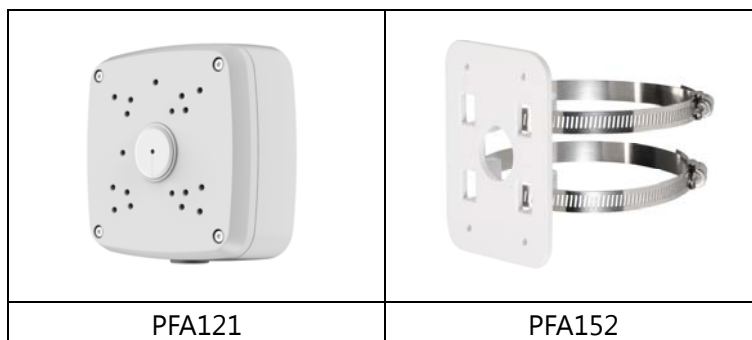

Accessories (optional)

Dahua Technology Co., Ltd.

1187 BinAn Road, Binjiang District, Hangzhou, China

Tel: +86-571-87688883

Fax: +86-571-87688815

Email: overseas@dahuatech.com

www.dahuatech.com

*Design and specifications are subject to change without notice.

© 2013 Dahua Technology Co., Ltd.