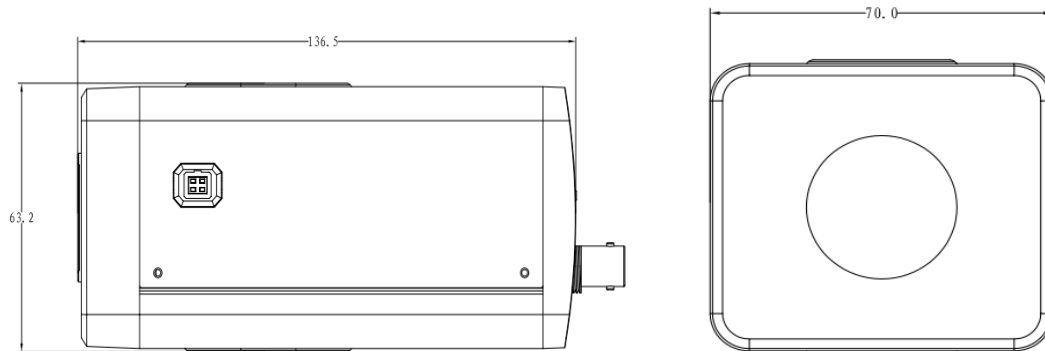

DH-HAC-HF3101

Dimensions (mm)

Accessories (optional)

PFB120W	PFB121W	PFA121	PFA150	PFA152

PFH600N	PFH610N

Dahua Technology Co., Ltd.

1199 BinAn Road, Binjiang District, Hangzhou, China

Tel: +86-571-87688883

Fax: +86-571-87688815

Email: overseas@dahuatech.com

www.dahuatech.com

*Design and specifications are subject to change without notice.

© 2014 Dahua Technology Co., Ltd.