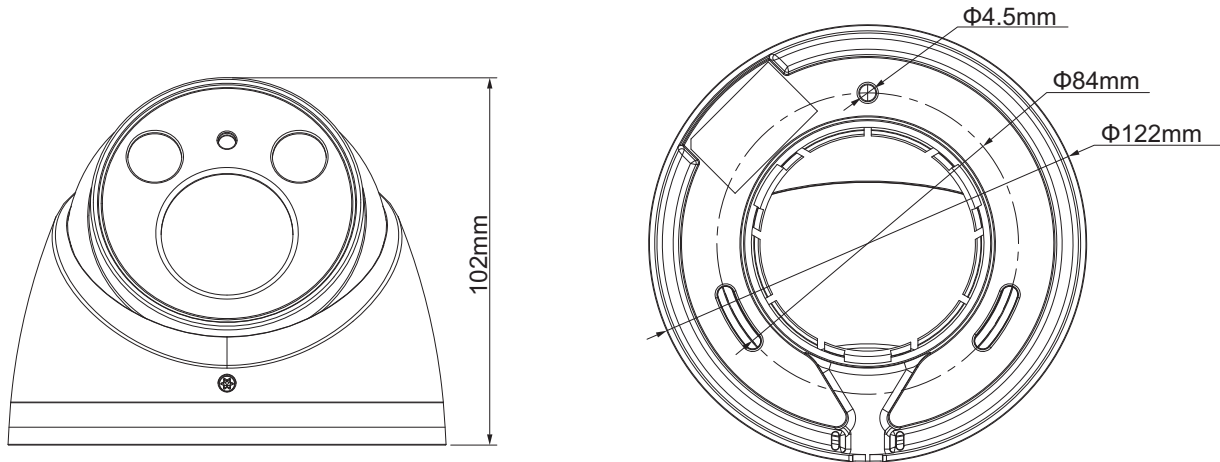

DH-HAC-HDW2221R-Z-DP

2.1Megapixel 1080P Water-proof WDR IR HDCVI Dome Camera

Features

- 1/2.7" 2.1Megapixel CMOS
- 25/30fps@1080P, 25/30/50/60fps@720P
- High speed, long distance real-time transmission
- HD and SD dual-output
- OSD Menu, control over coaxial cable
- WDR(120dB), Day/Night(ICR), AWB, AGC, BLC, 3DNR
- 2.7~12mm motorized lens
- Max. IR LEDs length 60m, Smart IR
- IP67, AC24V/DC12V

DH-HAC-HDW2221R-Z-DP

Technical Specifications

Model	DH-HAC-HDW2221RP-Z-DP	DH-HAC-HDW2221RN-Z-DP
Camera		
Image Sensor	1/2.7" 2.1Megapixel CMOS	
Effective Pixels	1928(H)×1088(V)	
Electronic Shutter	1.3s~1/30,000s	1s~1/30,000s
Video Frame Rate	25/30/50/60fps@720P; 25/30fps@1080P	
Synchronization	Internal	
Min. Illumination	0.03Lux/F1.4, 0Lux IR on	
Video Output	1-channel BNC HDCVI high definition video output & CVBS standard definition video output	
Camera Features		
Max. IR LEDs Length	60m, Smart IR	
Day/Night	Auto(ICR) / Color / B/W	
Backlight Compensation	120dB True WDR	
Noise Reduction	2D/3D	
OSD Menu	Multi-language	
Lens		
Focal Length	2.7~12mm	
Angle of View	H: 99° ~37°	
Lens Type	Motorized / Fixed Iris	
Mount Type	Φ14	
General		
Power Supply	AC24V±25%/DC12V±25%	
Power Consumption	Max 12W	
Working Environment	-30°C~+60°C / Less than 95%RH (no condensation)	
Transmission Distance	Over 500m via 75-3 coaxial cable	
Ingress Protection	IP67	
Dimensions	Φ122mm×102mm	
Weight	0.55kg	
Material	Metal	

DH-HAC-HDW2221R-Z-DP

Dimensions (mm)

Accessories (optional)

		
PFB203W	PFA137	PFA152

Dahua Technology Co., Ltd.

1199 BinAn Road, Binjiang District, Hangzhou, China

Tel: +86-571-87688883

Fax: +86-571-87688815