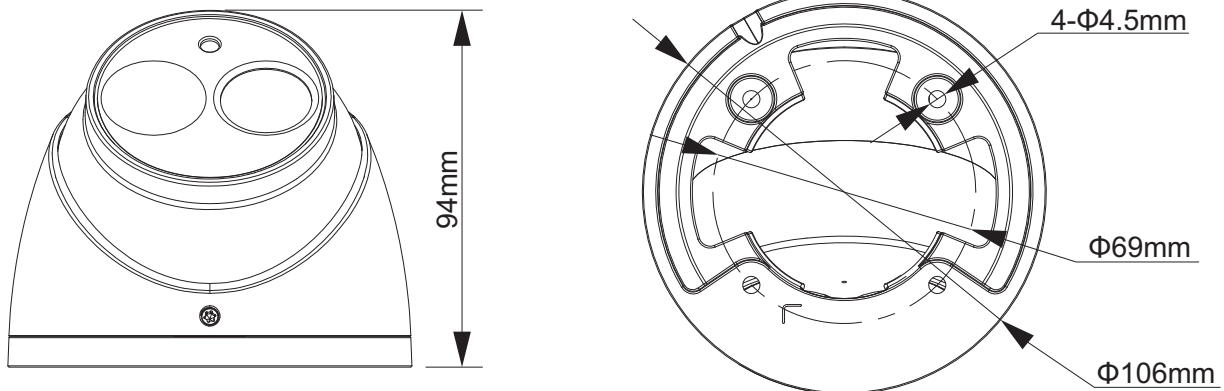

DH-HAC-HDW2221EM

Dimensions (mm)

Accessories (optional)

PFB204W	PFA139	PFA152

Dahua Technology Co., Ltd.

1199 BinAn Road, Binjiang District, Hangzhou, China

Tel: +86-571-87688883

Fax: +86-571-87688815

Email: overseas@dahuatech.com

www.dahuasecurity.com

*Design and specifications are subject to change without notice.

© 2014 Dahua Technology Co., Ltd.