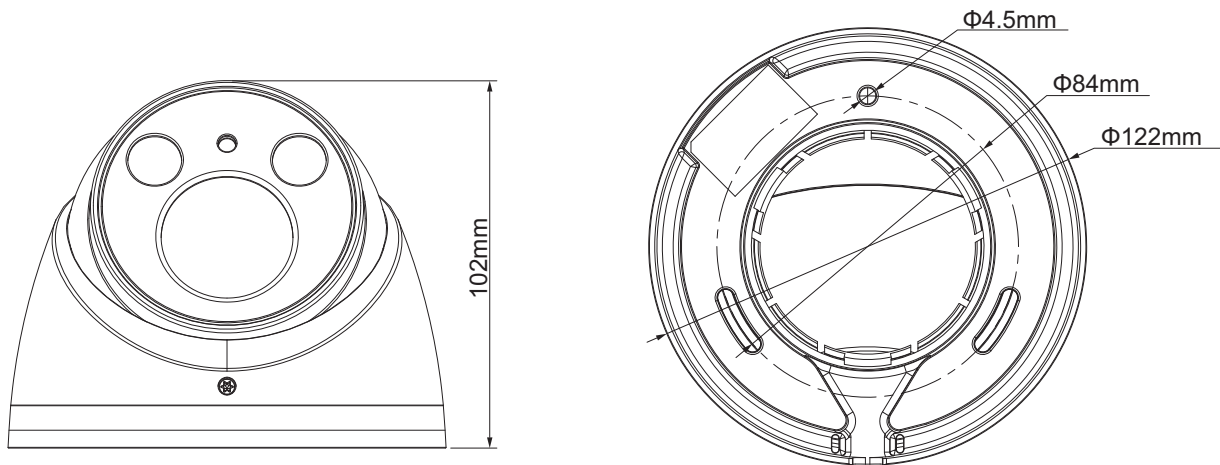

### Features

- 1/2.8" 2.4Megapixel CMOS
- 25/30fps@1080P, 25/30/50/60fps@720P
- High speed, long distance real-time transmission
- HD and standard definition switchable
- OSD Menu, control over coaxial cable
- DWDR, Day/Night(ICR), AWB, AGC, BLC, 3D-DNR
- 2.7~12mm motorized lens
- Max. IR LEDs length 60m, Smart IR
- IP67, DC12V

## Technical Specifications

Model	DH-HAC-HDW2220RP-Z	DH-HAC-HDW2220RN-Z
<b>Camera</b>		
Image Sensor	1/2.8" 2.4Megapixel CMOS	
Effective Pixels	1984(H)×1225(V)	
Electronic Shutter	1/3s~1/100,000s	
Video Frame Rate	25/30/50/60fps@720P; 25/30fps@1080P	
Synchronization	Internal	
Min. Illumination	0.05Lux@F1.2(AGC ON), 0Lux IR on	
Video Output	1-channel BNC HDCVI high definition video output/ CVBS standard definition video output (Can switch)	
<b>Camera Features</b>		
Max. IR LEDs Length	60m, Smart IR	
Day/Night	Auto(ICR) / Color / B/W	
Noise Reduction	2D/3D	
OSD Menu	Support	
<b>Lens</b>		
Focal Length	2.7~12mm	
Angle of View	H: 99° ~34°	
Lens Type	Manual / Fixed Iris	
Mount Type	Φ14	
<b>General</b>		
Power Supply	DC12V±20%	
Power Consumption	Max 6.8W	
Working Environment	-30°C~+60°C / Less than 95%RH (no condensation)	
Transmission Distance	Over 500m via 75-3 coaxial cable	
Ingress Protection	IP67	
Dimensions	Φ122mm×102mm	
Weight	0.55kg	
Material	Metal	

## Dimensions (mm)