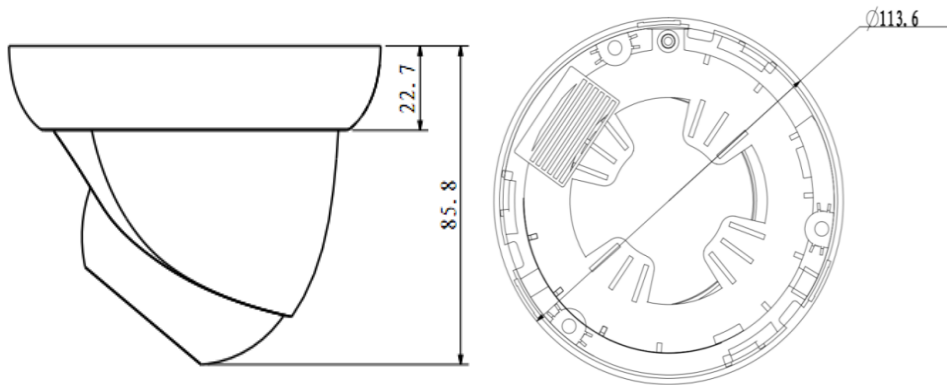

### Technical Specifications

Model	DH-HAC-HDW2200SP	DH-HAC-HDW2200SN
<b>Camera</b>		
Image Sensor	1/3" 2Mega CMOS	
Effective Pixels	1920(H)×1080(V)	
Electronic Shutter	1/3s~1/100,000s	
Video Frame Rate	1920×1080@25 fps; 1920×1080@30 fps; 1280×720@25 fps; 1280×720@30 fps; 1280×720@50 fps; 1280×720@60 fps	
Synchronization	Internal	
Min. Illumination	0.05Lux@F1.2(0Lux IR LED on)	
Video Output	1-channel BNC HDCVI high definition video output/ CVBS standard definition video output (Can switch)	
<b>Camera Features</b>		
Max. IR LEDs Length	20m, Smart IR	
Day/Night	Auto(ICR)/B&W/Color	
Noise Reduction	3D/2D	
OSD Menu	Support	
<b>Lens</b>		
Focal Length	3.6mm (2.8mm, 6mm, 8mm optional)	
Mount Type	M12	
<b>General</b>		
Power Supply	DC12V±10%	
Power Consumption	Max 3.5W	
Working Environment	-30°C~+60°C/ Less than 95%RH (no condensation)	
Transmission Distance	Over 300m via 75-3 coaxial cable	
Ingress Protection	IP66	
Dimensions	Φ113.6mm x 85.8mm	
Weight	300g	

## Dimensions (mm)