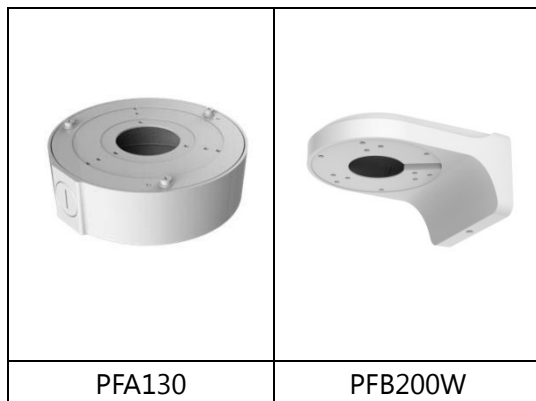

Accessory (optional)

Dahua Technology Co., Ltd.

1187 BinAn Road, Binjiang District, Hangzhou, China

Tel: +86-571-87688883

Fax: +86-571-87688815

Email: overseas@dahuatech.com

www.dahuasecurity.com

*Design and specifications are subject to change without notice.

© 2013 Dahua Technology Co., Ltd.