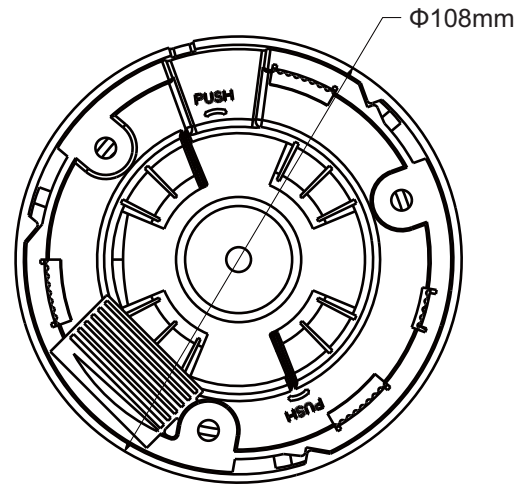

### Features

- 1/3" 1.4Megapixel CMOS
- 25/30/50/60fps@720P
- High speed, long distance real-time transmission
- HD and standard definition switchable
- OSD Menu, control over coaxial cable
- DWDR, Day/Night(ICR), AWB, AGC, BLC, 3D-DNR
- 6mm fixed lens (2.8 mm, 3.6mm, 8mm optional)
- Max. IR LEDs length 30m, Smart IR
- IP67, DC12V

## Technical Specifications

Model	DH-HAC-HDW2120SP	DH-HAC-HDW2120SN
<b>Camera</b>		
Image Sensor	1/3" 1.4Megapixel CMOS	
Effective Pixels	1305(H)×1049(V)	
Electronic Shutter	1/3s~1/100,000s	
Video Frame Rate	25/50fps@720P	30/60fps@720P
Synchronization	Internal	
Min. Illumination	0.01Lux@F1.2(AGC ON), 0Lux IR on	
Video Output	1-channel BNC HDCVI high definition video output/ CVBS standard definition video output (Can switch)	
<b>Camera Features</b>		
Max. IR LEDs Length	30m, Smart IR	
Day/Night	Auto(ICR) / Color / B/W	
Noise Reduction	2D/3D	
OSD Menu	Support	
<b>Lens</b>		
Focal Length	3.6mm (2.8mm, 6mm, 8mm optional)	
Angle of View	H: 72.3° (91.6° /46° /34.8°)	
Mount Type	M12	
<b>General</b>		
Power Supply	DC12V±20%	
Power Consumption	Max 3.3W	
Working Environment	-30°C~+60°C / Less than 95%RH (no condensation)	
Transmission Distance	Over 800m via 75-3 coaxial cable	
Ingress Protection	IP67	
Dimensions	Φ108mm×85.4mm	
Weight	0.35kg	
Material	Metal	

## Dimensions (mm)