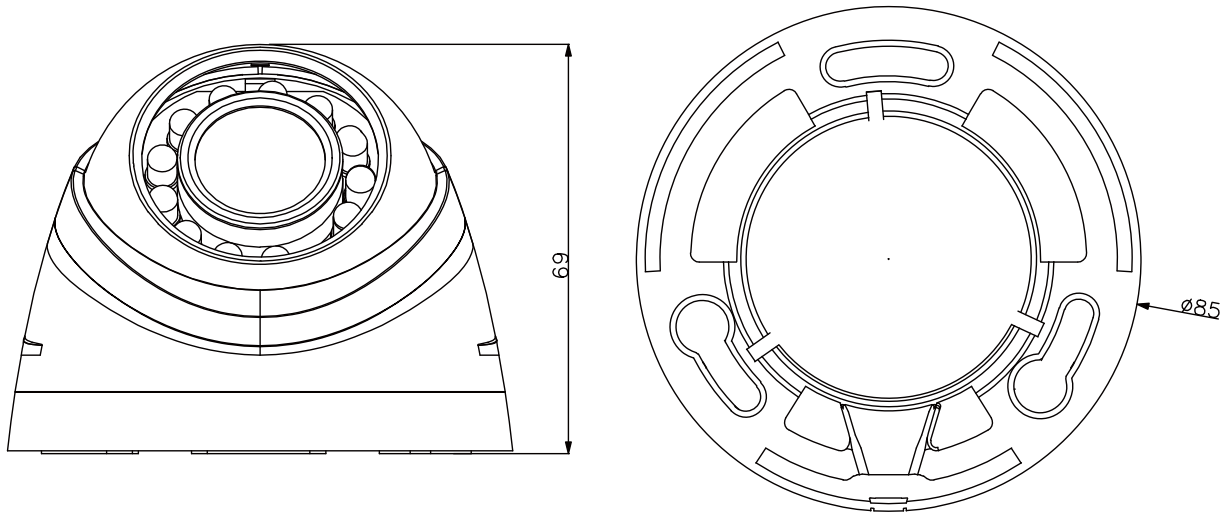

### Features

- 1/2.9" 1Megapixel CMOS
- 25/30fps@720P
- High speed, long distance real-time transmission
- Day/Night(ICR), AWB, AGC, BLC, 2DNR
- 3.6mm fixed lens (6mm optional)
- Max. IR LEDs length 20m, Smart IR
- DC12V

## Technical Specifications

Model	DH-HAC-HDW1100RP	DH-HAC-HDW1100RN
<b>Camera</b>		
Image Sensor	1/2.9" 1Megapixel CMOS	
Effective Pixels	1280(H)×720(V)	
Electronic Shutter	1/50s~1/100,000s	1/60s~1/100,000s
Video Frame Rate	25fps@720P	30fps@720P
Synchronization	Internal	
Min. Illumination	0.05Lux/F1.6, 0Lux IR on	
Video Output	1-channel BNC HDCVI high definition video output	
<b>Camera Features</b>		
Max. IR LEDs Length	20m, Smart IR	
Day/Night	Auto(ICR) / Color / B/W	
Noise Reduction	2D	
<b>Lens</b>		
Focal Length	3.6mm (6mm optional)	
Angle of View	H: 88° (52°)	
Mount Type	M12	
<b>General</b>		
Power Supply	DC12V±25%	
Power Consumption	Max 2.2W	
Working Environment	-30°C~+60°C / Less than 95%RH (no condensation)	
Transmission Distance	Over 800m via 75-3 coaxial cable	
Dimensions	Φ85mm×69mm	
Weight	0.1kg	
Material	Plastic	

## Dimensions (mm)