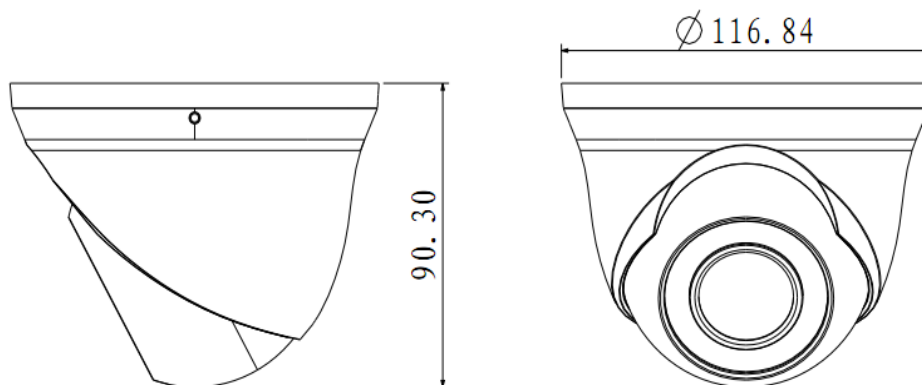

### Features

- 1/2.9" 1Megapixel CMOS
- 25/30fps@720P
- High speed, long distance real-time transmission
- Day/Night(ICR), AWB, AGC, BLC
- 3.6mm fixed lens (2.8mm, 6mm, 8mm optional)
- Max. IR LEDs length 20m, Smart IR
- DC12V

## Technical Specifications

Model	DH-HAC-HDW1100CP	DH-HAC-HDW1100CN
<b>Camera</b>		
Image Sensor	1/2.9" 1Megapixel CMOS	
Effective Pixels	1280(H) x720(V)	
Electronic Shutter	1/50s~1/100,000s	1/60s~1/100,000s
Video Frame Rate	720P@25 fps	720P@30 fps
Synchronization	Internal	
Min. Illumination	0.01Lux@F1.2(AGC ON),0Lux IR on	
Video Output	1-channel BNC HDCVI high definition video output	
<b>Camera Features</b>		
Max. IR LEDs Length	20m, Smart IR	
Day/Night	Auto(ICR) / Color / B/W	
Noise Reduction	2D	
<b>Lens</b>		
Focal Length	3.6mm (2.8mm, 6mm, 8mm optional)	
Mount Type	M12	
<b>General</b>		
Power Supply	DC12V±10%	
Power Consumption	Max 2.5W	
Working Environment	-30°C~+60°C / Less than 95%RH (no condensation)	
Transmission Distance	Over 500m via 75-3 coaxial cable	
Dimensions	Φ116.84mm x 90.3mm	
Weight	0.18Kg	

### Dimensions (mm)