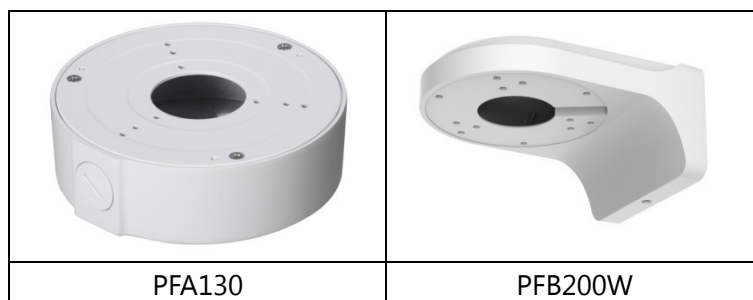

Accessories (optional)

Dahua Technology Co., Ltd.

1187 BinAn Road, Binjiang District, Hangzhou, China

Tel: +86-571-87688883

Fax: +86-571-87688815

Email: overseas@dahuatech.com

www.dahuasecurity.com

*Design and specifications are subject to change without notice.

© 2013 Dahua Technology