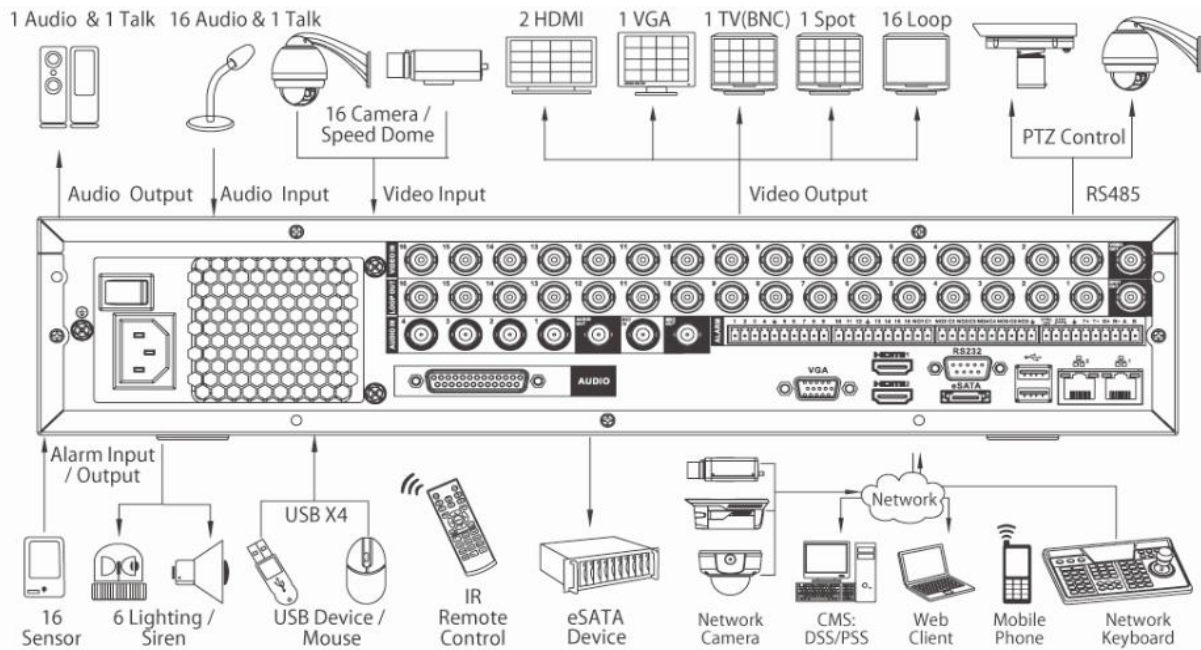

DH-DVR7804/7808/7816S-U

System Connection

* Take DVR7816S-U as an example

Dahua Technology Co., Ltd.

1187 BinAn Road, Binjiang District, Hangzhou, China

Tel: +86-571-87688883

Fax: +86-571-87688815

Email: overseas@dahuatech.com

www.dahuatech.com

*Design and specifications are subject to change without notice.

© 2011 Dahua Technology Co., Ltd.