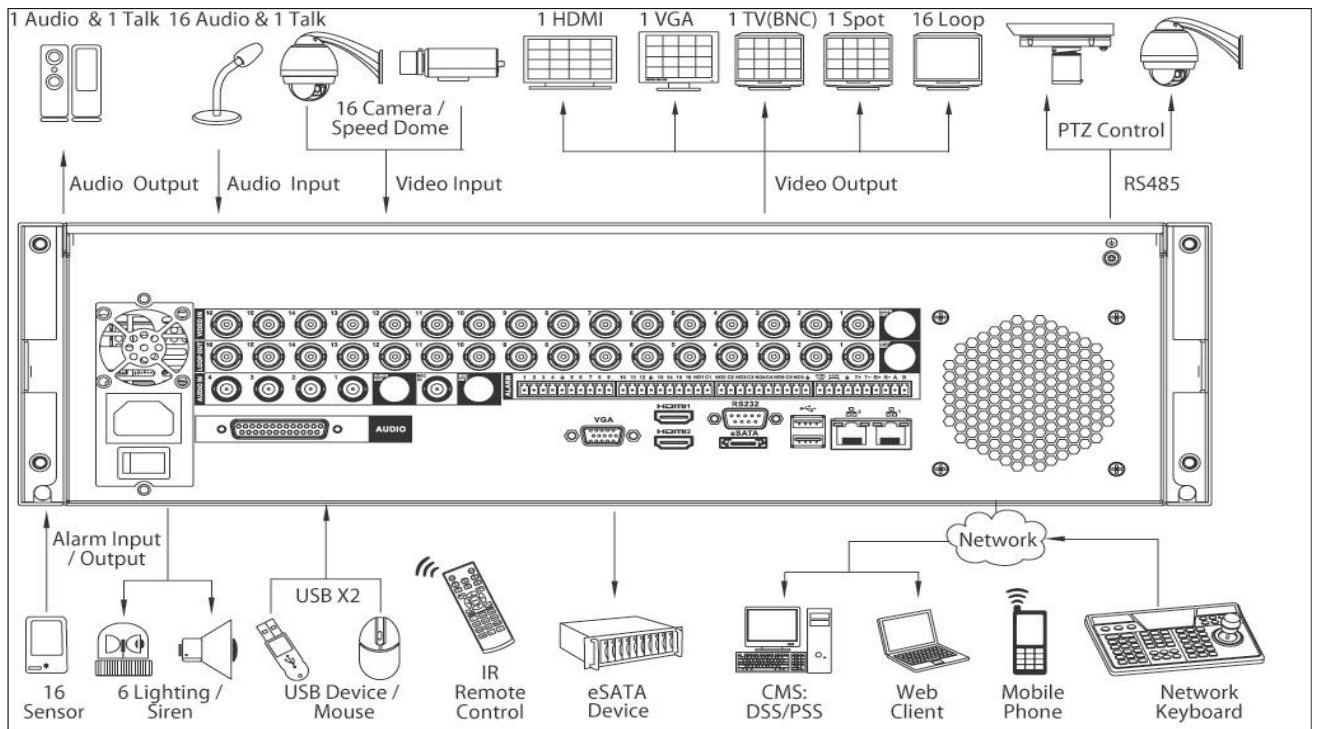

DH-DVR7016X-UH

System Connection

Take DH-DVR7016X-UH as an example

Dahua Technology Co., Ltd.

1187 BinAn Road, Binjiang District, Hangzhou, China

Tel: +86-571-87688883

Fax: +86-571-87688815

Email: overseas@dahuatech.com

www.dahuatech.com

*Design and specifications are subject to change without notice.

© 2012 Dahua Technology Co., Ltd.