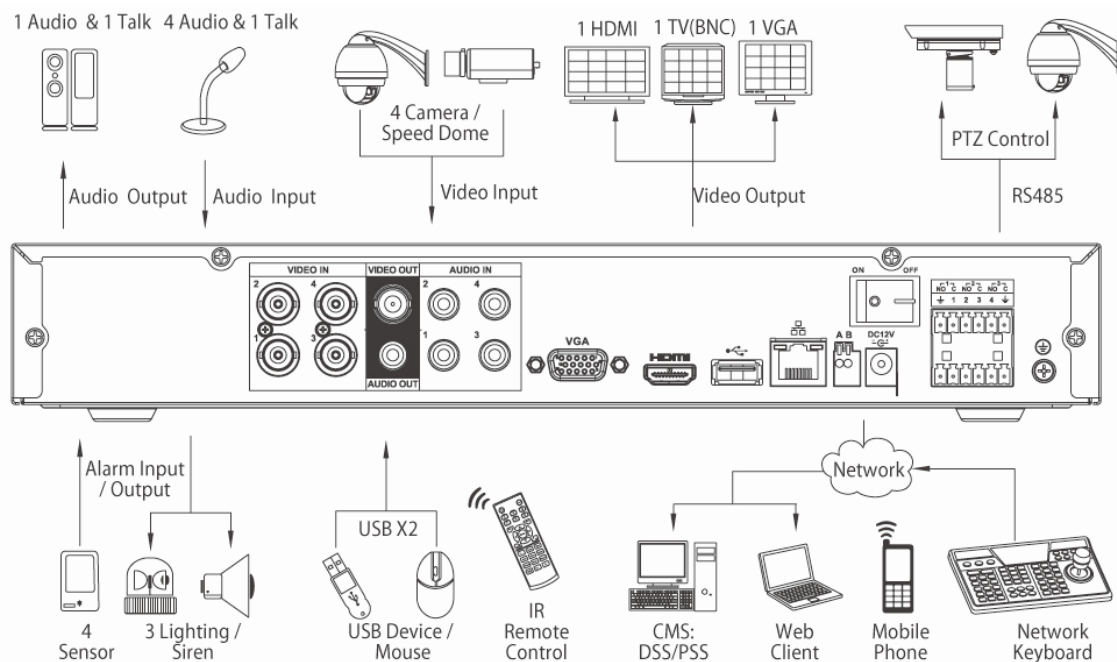

DH-DVR2104HE-H

Max. User Access	128 users
Smart Phone	iPhone, iPad, Android, Windows Phone
Storage	
Internal HDD	1 SATA port, up to 4TB
Auxiliary Interface	
USB Interface	2 ports (1 Rear), USB2.0
RS485	PTZ control
General	
Power Supply	DC12V/2A
Power Consumption	10W(without HDD)
Working Environment	-10 ~ +55°C / 10~90%RH / 86~106kpa
Dimension(W×D×H)	Mini 1U, 325mm×245mm×45mm
Weight	1.5KG(without HDD)

System Connection

Takes DVR2104HE-H as an example

Dahua Technology Co., Ltd.

1187 BinAn Road, Binjiang District, Hangzhou, China

Tel: +86-571-87688883

Fax: +86-571-87688815

Email: overseas@dahuatech.com

www.dahuatech.com

*Design and specifications are subject to change without notice.

© 2013 Dahua Technology Co., Ltd.