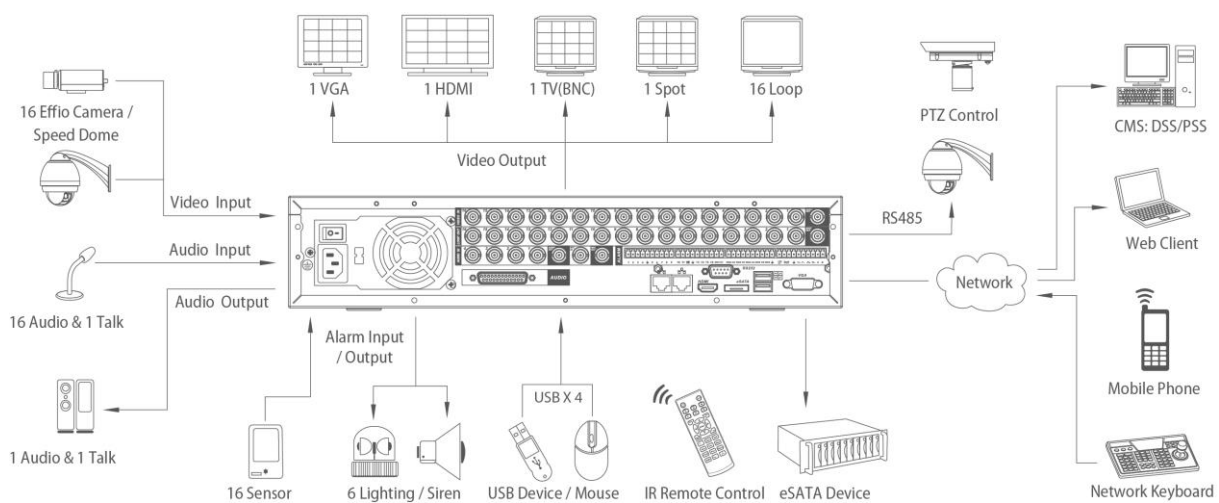

DH-DVR0404/0804/1604HF-S-E

Search Mode	Time/Date, Alarm, MD & Exact search (accurate to second), Smart search		
Playback Functions	Play, Pause, Stop, Rewind, Fast play, Slow play, Next file, Previous file, Next camera, Previous camera, Full screen, Repeat, Shuffle, Backup selection, Digital zoom		
Backup Mode	USB Device/eSATA Device/Internal SATA burner/Network		
Network			
Ethernet	2 RJ-45 ports (10/100M/1000M)		
Network Functions	HTTP, IPv4/IPv6, TCP/IP, UPNP, RTSP, UDP, SMTP, NTP, DHCP, DNS, PPPOE, DDNS, FTP, IP Filter, Alarm Server		
Max. User Access	20 users		
Smart Phone	iPhone, iPad, Android, Windows Phone		
Storage			
Internal HDD	8 SATA ports (8HDDs or 6HDDs+1CD/DVD-RW), up to 32TB		
External HDD	1 eSATA port (Max 4 SATA HDDs), up to 16TB		
Auxiliary Interface			
USB Interface	4 ports (2 Rear), USB2.0		
RS232	1 port, For PC communication & Keyboard		
RS485	1 port, For PTZ control		
General			
Power Supply	AC100~240V, 50/60Hz		
Power Consumption	25W	30W	40W
Working Environment	-10°C ~ +55°C / 10%~90%RH / 86~106kpa		
Dimension(W×D×H)	2U, 440mm×460mm×89mm		
Weight	6.5KG(without HDD)		

System Connection

* Takes DVR1604HF-S-E for the example

Dahua Technology Co., Ltd.

1199'BinAn Road, Binjiang District, Hangzhou, China

Tel: +86-571-87688883