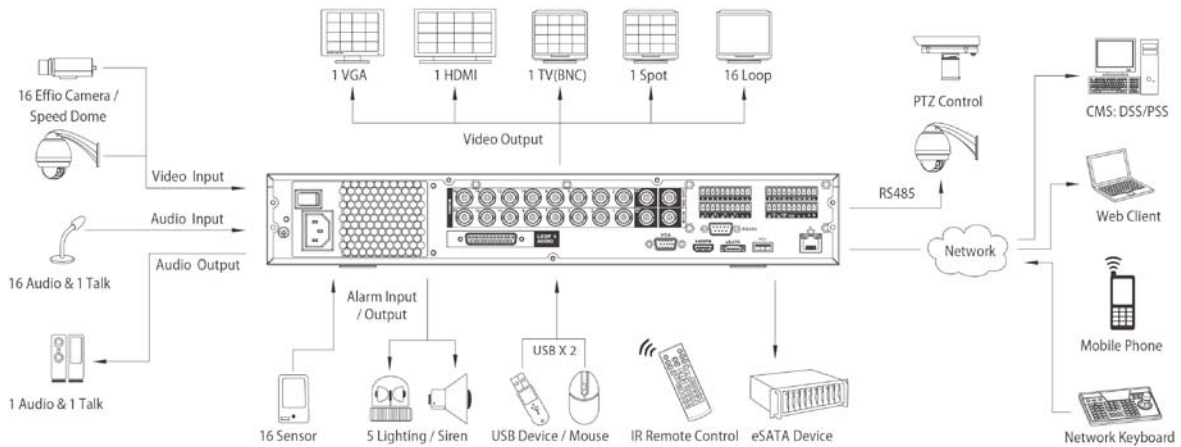

DH-DVR0404/0804/1604HF-L-E

System Connection

* Take DVR1604HF-L-E for the example

Dahua Technology Co., Ltd.

1187 BinAn Road, Binjiang District, Hangzhou, China

Tel: +86-571-87688883

Fax: +86-571-87688815

Email: overseas@dahuatech.com

www.dahuatech.com

*Design and specifications are subject to change without notice.

© 2011 Dahua Technology Co., Ltd.