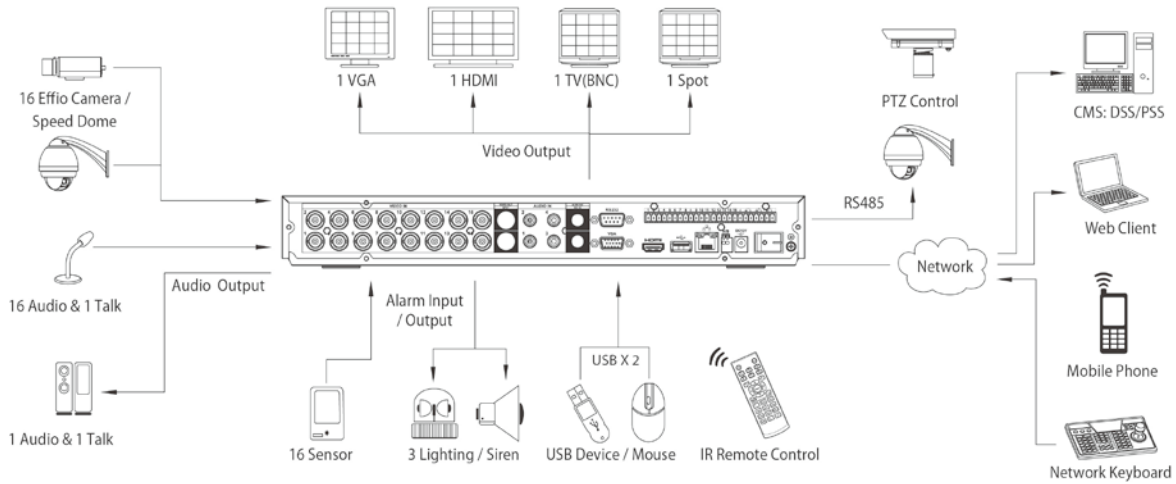

DH-DVR0404/0804/1604HF-A-E

System Connection

* Take DVR1604HF-A-E for the example

Dahua Technology Co., Ltd.

1187 BinAn Road, Binjiang District, Hangzhou, China

Tel: +86-571-87688883

Fax: +86-571-87688815

Email: overseas@dahuatech.com

www.dahuatech.com

*Design and specifications are subject to change without notice.

© 2011 Dahua Technology Co., Ltd.