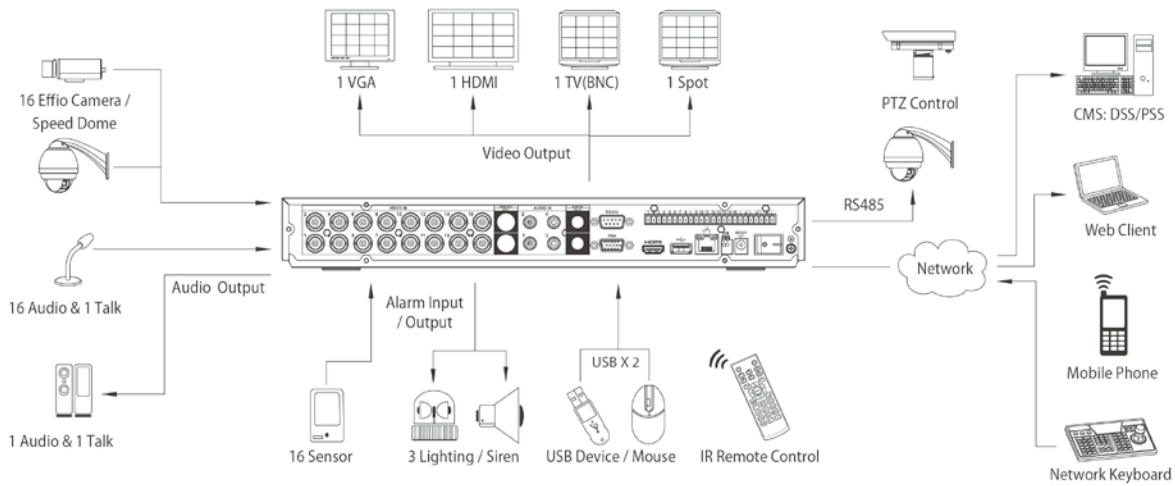

DH-DVR0404/0804/1604HF-A-E

System Connection

* Take DVR1604HF-A-E for the example

Dahua Technology Co., Ltd.

1187 BinAn Road, Binjiang District, Hangzhou, China

Tel: +86-571-87688883

Fax: +86-571-87688815

Email: overseas@dahuatech.com

www.dahuatech.com

*Design and specifications are subject to change without notice.

© 2011 Dahua Technology Co., Ltd.