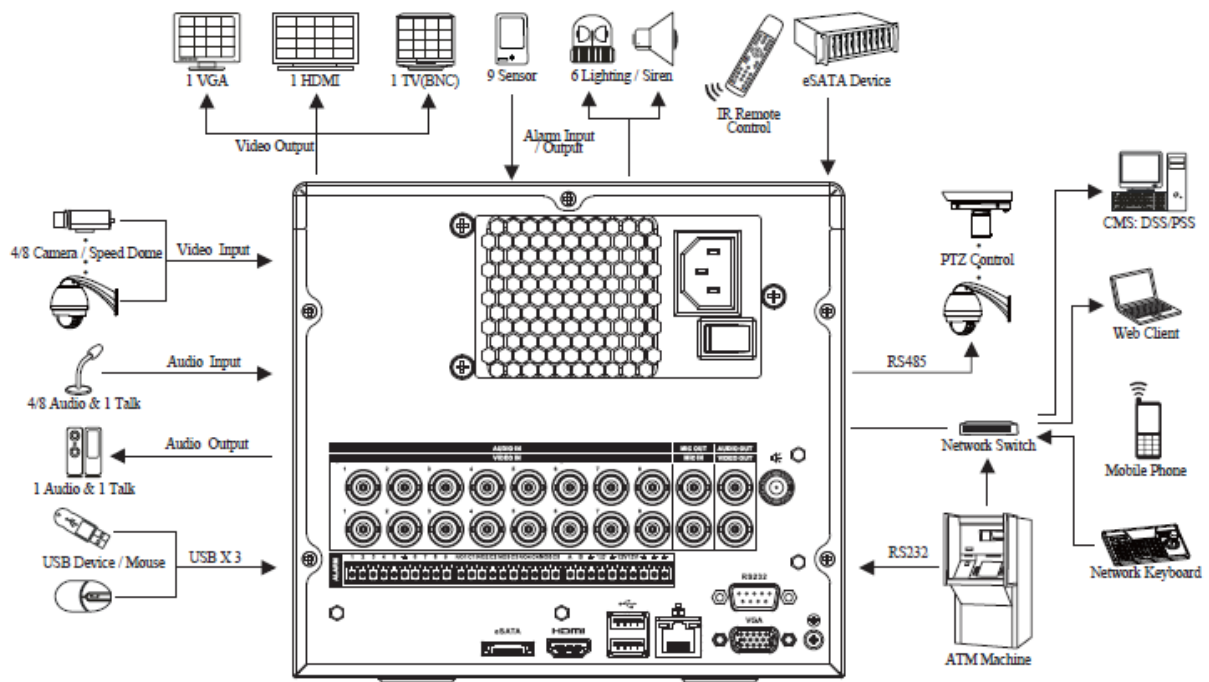

DH-DVR0404/0804AH-V(D)

System Connection

Dahua Technology Co., Ltd.

1199'BinAn Road, Binjiang District, Hangzhou, China

Tel: +86-571-87688883

Fax: +86-571-87688815

Email: overseas@dahuatech.com

www.dahuatech.com

*Design and specifications are subject to change without notice.

© 2014 Dahua Technology Co., Ltd.