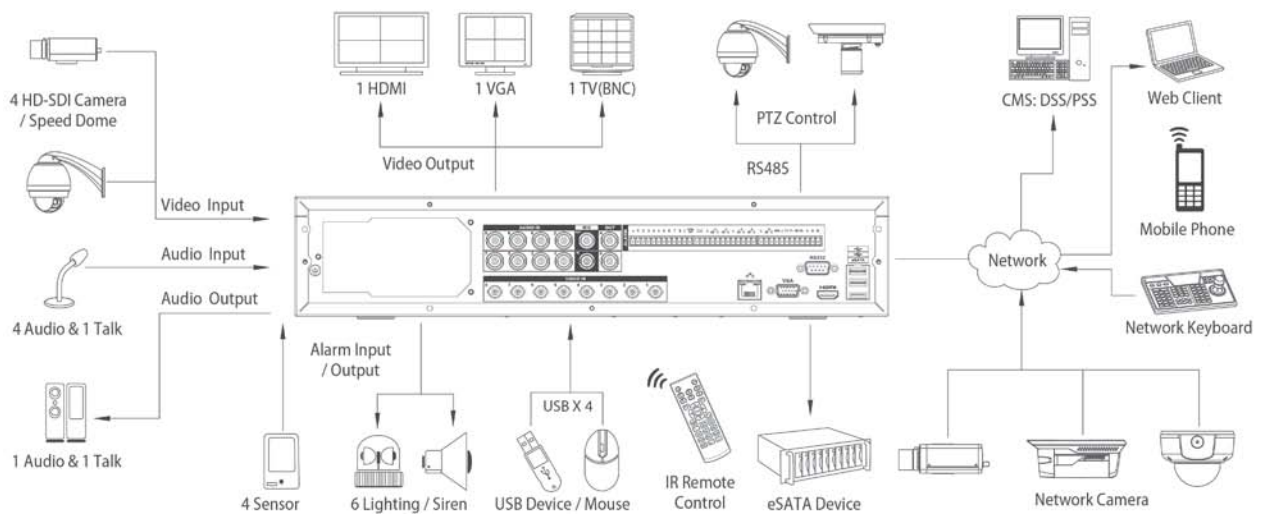

DH-DVR0404HD-U

System Connection

Dahua Technology Co., Ltd.

1187 BinAn Road, Binjiang District, Hangzhou, China

Tel: +86-571-87688883

Fax: +86-571-87688815

Email: overseas@dahuatech.com

www.dahuatech.com

*Design and specifications are subject to change without notice.

© 2012 Dahua Technology Co., Ltd.