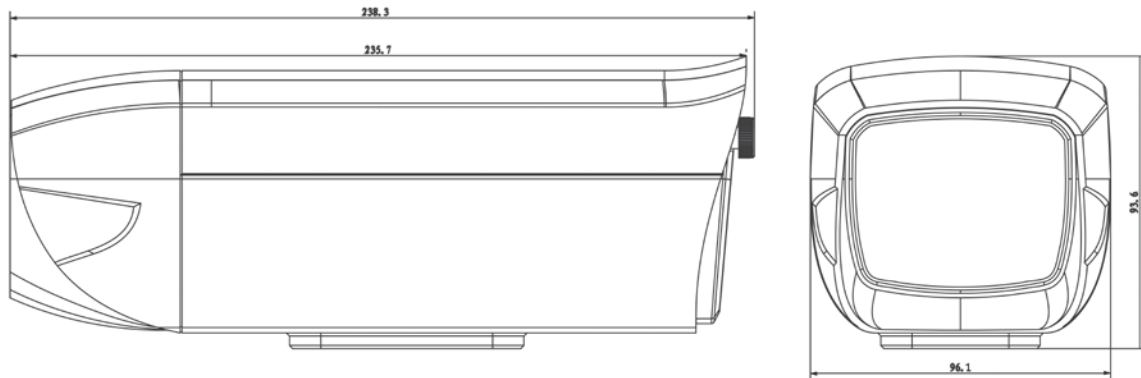

DH-CA-F781D

Dimensions (mm)

Dahua Technology Co., Ltd.

1187 BinAn Road, Binjiang District, Hangzhou, China

Tel: +86-571-87688883

Fax: +86-571-87688815

Email: overseas@dahuatech.com

www.dahuatech.com

*Design and specifications are subject to change without notice.

© 2012 Dahua Technology Co., Ltd.