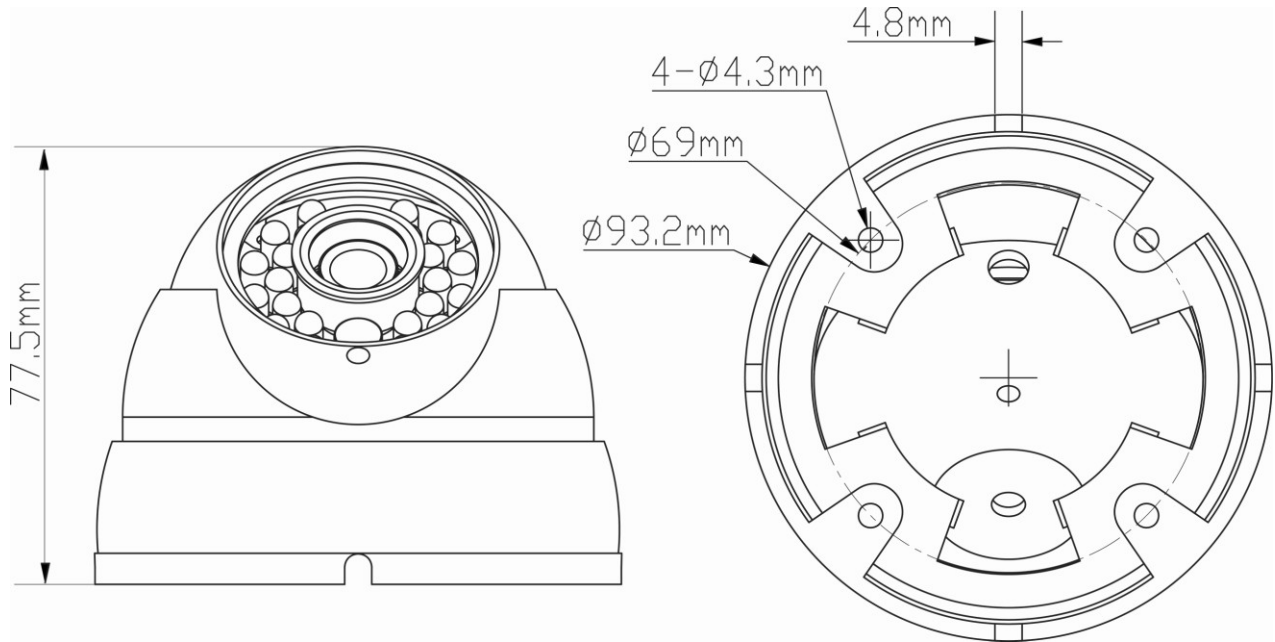

DH-CA-DW480D

700TVL Mobile Dome Camera

Features

- > 1/3" SONY Super HAD CCD II & Effio-E DSP
- > High resolution of 700TVL
- > DWDR, Day/Night, AWB, AGC, BLC
- > 3.6mm fixed lens (2.8mm optional)
- > Max. IR LEDs length 10m
- > Aviation connector, shock-proof
- > DC12V

DH-CA-DW480D

Technical Specifications

Model	DH-CA-DW480DP	DH-CA-DW480DN
Camera		
Image Sensor	1/3" super HAD CCD II	
Effective Pixels	976(H) x 582(V), 570K pixels	976(H) x 494(V), 480K pixels
Horizontal Resolution	Color: 700TVL	
Electronic Shutter	1/50s~1/100,000s	1/60s~1/100,000s
Synchronization	Internal	
Min. Illumination	0.02Lux@F1.2 0Lux (IR on)	
S/N Ratio	>60dB(AGC Off)	
Video Output	1Vp-p Composite Output (75Ω/Aviation connector)	
Camera Features		
Max. IR LEDs Length	10m	
Day/Night	Auto(Electronic) / Color / B/W	
Backlight Compensation	BLC / DWDR	
White Balance	Auto	
Gain Control	Auto	
Lens		
Focal length	3.6mm (2.8mm optional)	
Mount Type	M12	
General		
Power Supply	DC12V±10%	
Power Consumption	Max 5W	
Working Environment	-30°C~+60°C / 20%~80%RH	
Dimensions	φ93.2mm×77.5mm	
Weight	500g	
Others	Default: with Pickup	

DH-CA-DW480D

Dimensions (mm)

Dahua Technology Co., Ltd.

1187 BinAn Road, Binjiang District, Hangzhou, China

Tel: +86-571-87688883

Fax: +86-571-87688815

Email: overseas@dahuatech.com

www.dahuatech.com