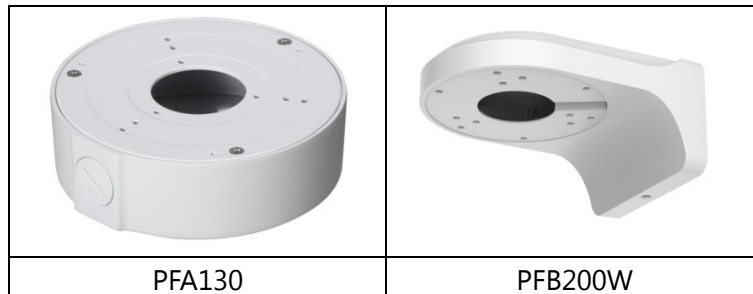

Accessories (optional)

Dahua Technology Co., Ltd.

1199 BinAn Road, Binjiang District, Hangzhou, China

Tel: +86-571-87688883

Fax: +86-571-87688815

Email: overseas@dahuatech.com

www.dahuasecurity.com

*Design and specifications are subject to change without notice.

© 2014 Dahua Technology