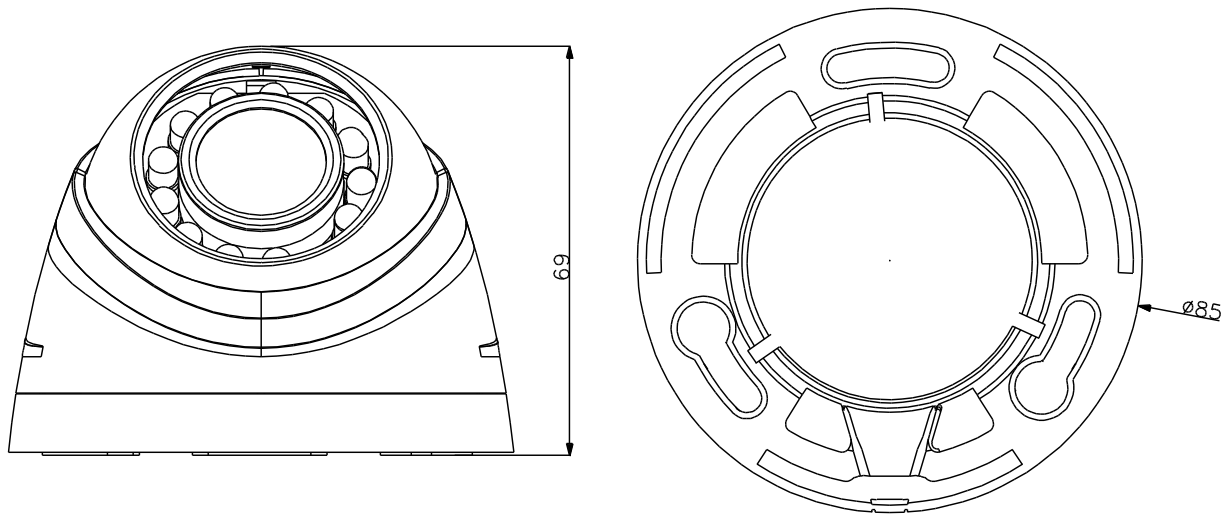

#### Features

- 1/3" HDIS
- High resolution of 720TVL
- Day/Night(ICR), AWB, AGC, BLC
- 3.6mm fixed lens (6mm optional)
- Max. IR LEDs length 20m, Smart IR
- DC12V

## Technical Specifications

Model	DH-CA-DW181RP	DH-CA-DW181RN
<b>Camera</b>		
Image Sensor	1/3" HDIS	
Effective Pixels	960(H) x480(V)	
Horizontal Resolution	720TVL	
Electronic Shutter	1/50s~1/100,000s	1/60s~1/100,000s
Synchronization	Internal	
Min. Illumination	0.02Lux@F1.2(AGC ON),0Lux IR on	
S/N Ratio	More than 65dB (AGC Off)	
Video Output	1Vp-p Composite Output (75Ω/BNC)	
<b>Camera Features</b>		
Max. IR LEDs Length	20m, Smart IR	
Day/Night	Auto(ICR) / Color / B/W	
Noise Reduction	2D	
<b>Lens</b>		
Focal Length	3.6mm (6mm optional)	
Mount Type	M12	
<b>General</b>		
Power Supply	DC12V±10%	
Power Consumption	Max 2W	
Working Environment	-30°C~+60°C / Less than 90%RH (no condensation)	
Dimensions	Φ85mm × 69mm	
Weight	200g	

### Dimensions (mm)