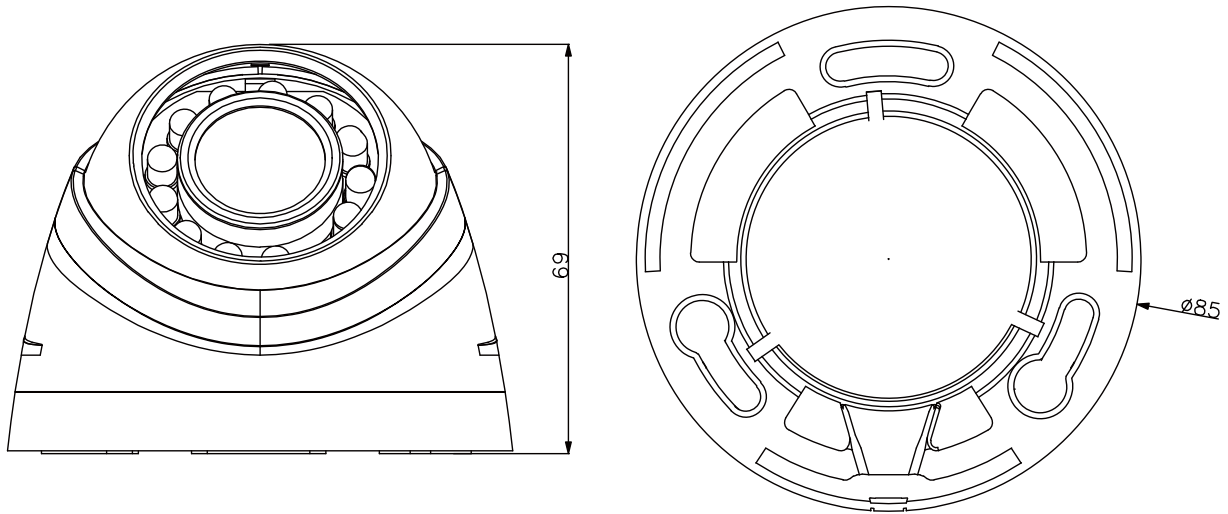

DH-CA-DW181R

Dimensions (mm)