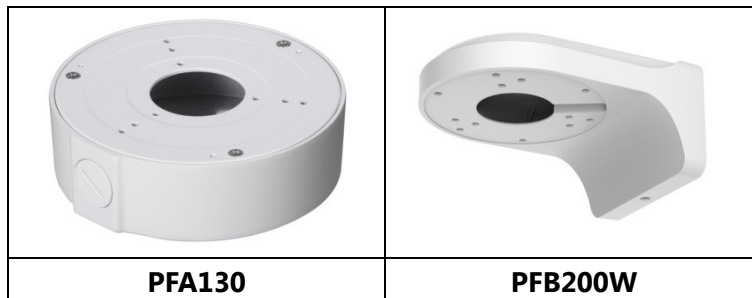

Accessories (optional)

Dahua Technology Co., Ltd.

1187 BinAn Road, Binjiang District, Hangzhou, China

Tel: +86-571-87688883

Fax: +86-571-87688815

Email: overseas@dahuatech.com

www.dahuasecurity.com

*Design and specifications are subject to change without notice.

© 2013 Dahua Technology