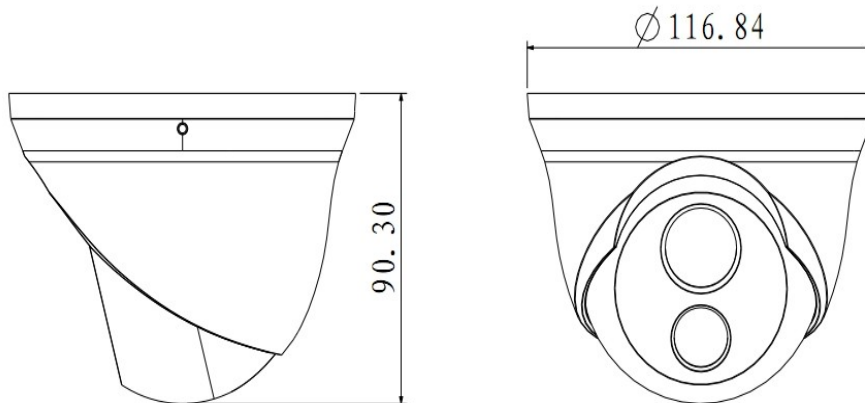

#### Features

- 1/3" HDIS
- High resolution of 720TVL
- Day/Night(ICR), AWB, AGC, BLC
- 3.6mm fixed lens (2.8mm, 6mm, 8mm optional)
- Max. IR LEDs length 30m, Smart IR
- IP66, DC12V

### Technical Specifications

<b>Model</b>	<b>DH-CA-DW181M</b>
<b>Camera</b>	
Image Sensor	1/3" HDIS
Effective Pixels	960(H) x480(V)
Horizontal Resolution	720TVL
Electronic Shutter	1/50s~1/100,000s
Synchronization	Internal
Min. Illumination	0.02Lux@F1.2(AGC ON),0Lux IR on
S/N Ratio	More than 65dB(AGC Off)
Video Output	1Vp-p Composite Output (75Ω/BNC)
<b>Camera Features</b>	
Max. IR LEDs Length	30m, Smart IR
Day/Night	Auto(ICR) / Color / B/W
Backlight Compensation	BLC
White Balance	Auto
Gain Control	Auto
<b>Lens</b>	
Focal Length	3.6mm (2.8mm, 6mm, 8mm optional)
Mount Type	M12
<b>General</b>	
Power Supply	DC12V±10%
Power Consumption	Max 4.5W
Working Environment	-40°C~+60°C / Less than 95%RH
Ingress Protection	IP66
Dimensions	Φ116.8mm x 90.3mm
Weight	600g

### Dimensions (mm)