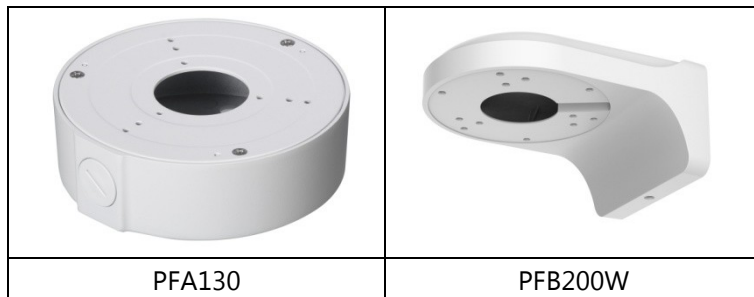

Accessories (optional)

Dahua Technology Co., Ltd.

1187 BinAn Road, Binjiang District, Hangzhou, China

Tel: +86-571-87688883

Fax: +86-571-87688815

Email: overseas@dahuatech.com

www.dahuatech.com

*Design and specifications are subject to change without notice.

© 2013 Dahua Technology Co., Ltd.