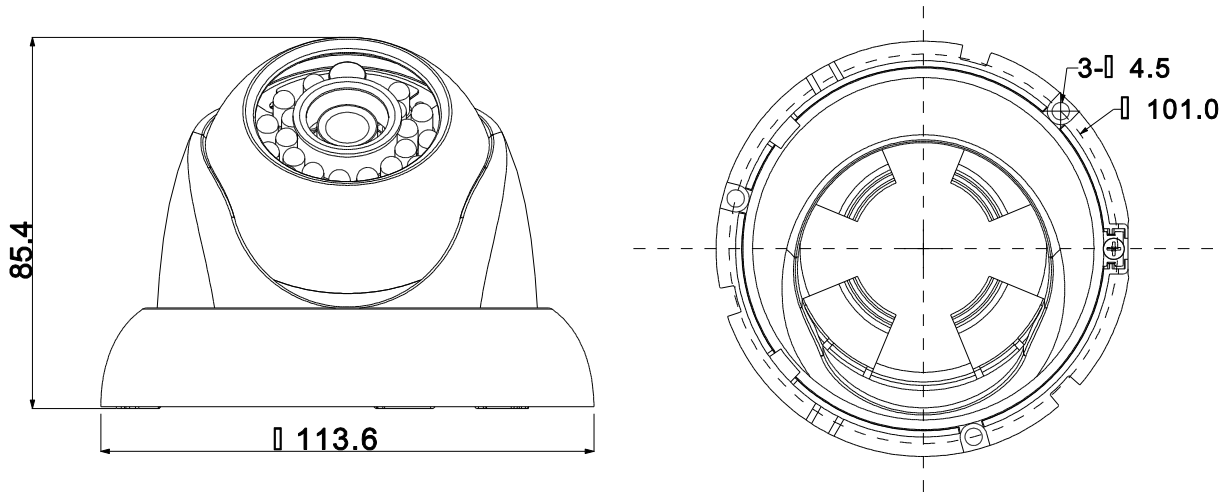

DH-CA-DW181E-IN

Dimensions (mm)