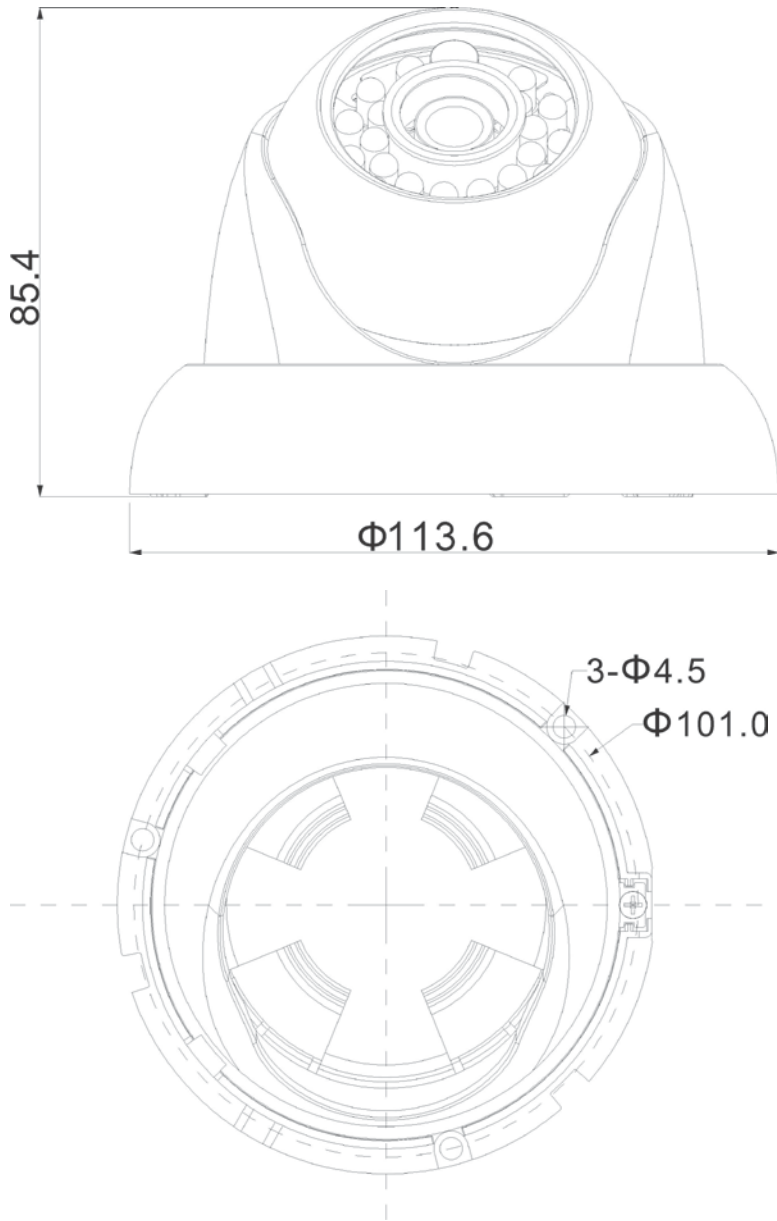

DH-CA-DW171F

600TVL Day/Night IR Dome Camera

Features

- > 1/3" HDIS
- > High resolution of 600TVL(Color)
- > Day/Night(ICR), AWB, AGC, BLC
- > 3.6mm fixed lens (2.8mm, 6mm, 8mm optional)
- > Max. IR LED length 20m, Smart IR
- > DC12V

DH-CA-DW171F

Technical Specifications

| Model | DH-CA-DW171FP | DH-CA- DW171FN |
|------------------------|----------------------------------|------------------|
| Camera | | |
| Image Sensor | 1/3" HDIS | |
| Effective Pixels | 720(H) x480(V) 340K pixels | |
| Horizontal Resolution | Color: 600TVL | |
| Electronic Shutter | 1/50s~1/100,000s | 1/60s~1/100,000s |
| Synchronization | Internal | |
| Mini. Illumination | 0.1Lux@F1.2(0Lux IR LED on) | |
| S/N Ratio | >60dB(AGC Off) | |
| Video Output | 1Vp-p Composite Output (75Ω/BNC) | |
| Camera Features | | |
| Max. IR LEDs Length | 20m, Smart IR | |
| Day/Night | Auto(ICR) / Color / B/W | |
| Backlight Compensation | BLC | |
| White Balance | Auto | |
| Gain Control | Auto | |
| Lens | | |
| Focal Length | 3.6mm (2.8mm, 6mm, 8mm optional) | |
| Lens Type | Manual | |
| Mount Type | M12 | |
| General | | |
| Power Supply | DC12V±10% | |
| Power Consumption | Max. 3W | |
| Working Environment | -40°C~+60°C / 20%~80%RH | |
| Dimensions | Φ113.6mm × 85.4mm | |
| Weight | 200g | |

DH-CA-DW171F

Dimensions (mm)

Dahua Technology Co., Ltd.

1187 BinAn Road, Binjiang District, Hangzhou, China

Tel: +86-571-87688883

Fax: +86-571-87688815

Email: overseas@dahuatech.com

www.dahuatech.com