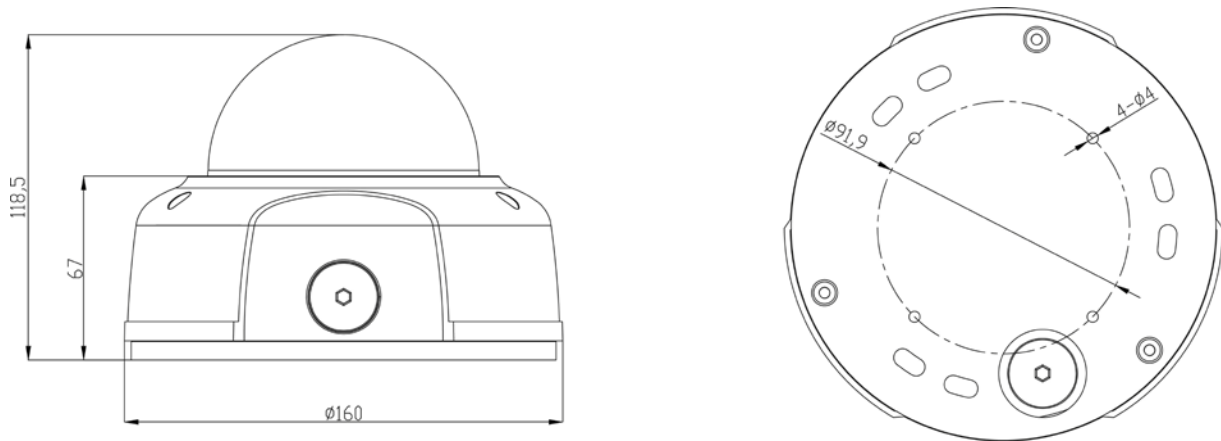

### Technical Specifications

Model	DH-CA-DB581BP(-A)	DH-CA-DB581BN(-A)
<b>Camera</b>		
Image Sensor	1/3" Super HAD CCD II	
Effective Pixels	976(H) x 582(V), 570K pixels	976(H) x 494(V), 480K pixels
Horizontal Resolution	Color: 700TVL, B/W: 750TVL	
Electronic Shutter	1/50s~1/100,000s, 10s~1/100,000s@Slow shutter, 512x	1/60s~1/100,000, 8s~1/100,000s@Slow shutter, 512x
Synchronization	Internal / External	
Min. Illumination	Color: 0.001Lux@F1.2, 0.0001Lux@F1.2(Slow shutter, 512x)	
	B/W: 0.0001Lux@F1.2, 0.00001Lux@F1.2(Slow shutter, 512x)	
S/N Ratio	>60dB	
Video Output	1Vp-p Composite Output (75Ω/BNC)	
<b>Camera Features</b>		
OSD	English, Chinese	
Day/Night	Auto (ICR) / Color / B/W	
Backlight Compensation	BLC / HLC / WDR (75dB)	
White Balance	Auto Trace WB1 / Auto Trace WB2 / Manual / Auto	
Gain Control	Auto / Manual	
Noise Reduction	2D / 3D	
Privacy Masking	Up to 4 areas	
Digital Zoom	Magnitude / Horizontal / Vertical	
Picture Adjustment	Mirror / Brightness / Contrast / Sharpness / Hue / Gain / Slow Shutter	
<b>Lens</b>		
Focal Length	4.0~9.0mm (2.8~12mm optional)	
Focus Control	Manual	
Lens Type	Manual / Auto iris	
Mount Type	Φ14	
<b>General</b>		
Power Supply	DC12V±10% (-A model: DC12V/AC24V dual power supply)	
Power Consumption	Max 3.5W	
Working Environment	-30°C~+60°C / 20%~80%RH	
Protection Level	IK10 & IP66	
Dimensions	Φ160 mm×118.5mm	
Weight	980g (-A: 1000g)	

### Dimensions (mm)

---