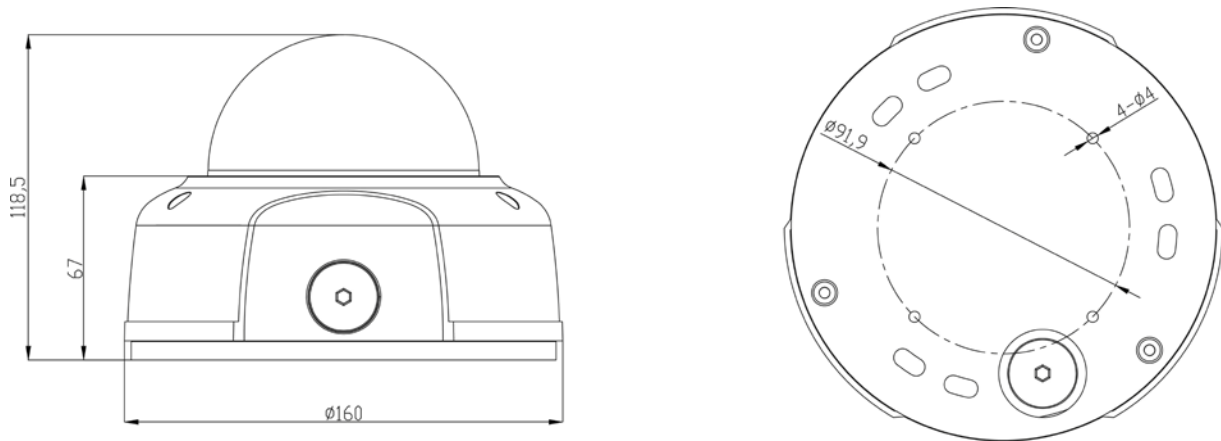

DH-CA-DB581B

Dimensions (mm)

Dahua Technology Co., Ltd.

1187 BinAn Road, Binjiang District, Hangzhou, China

Tel: +86-571-87688883

Fax: +86-571-87688815

Email: overseas@dahuatech.com

www.dahuatech.com

*Design and specifications are subject to change without notice.

© 2012 Dahua Technology Co., Ltd.