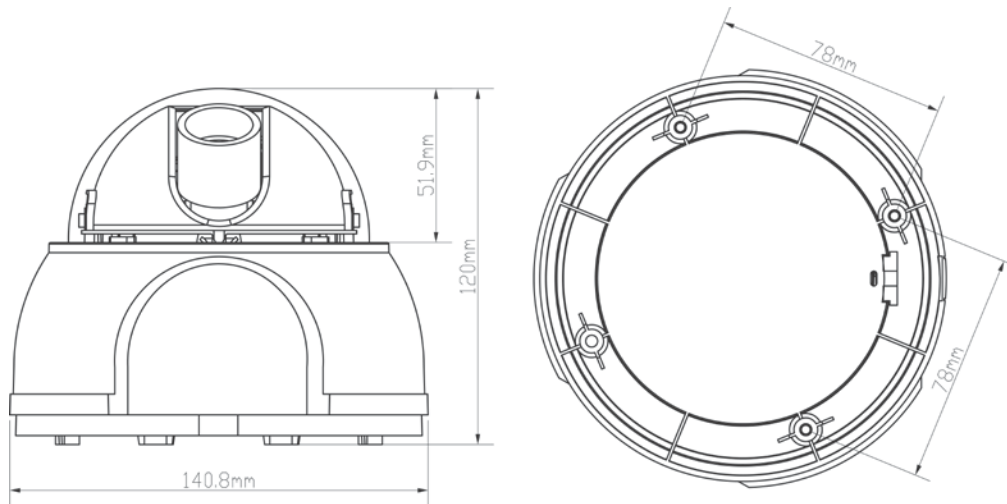

DH-CA-D581B

700TVL Day/Night WDR Zoom Dome Camera

Features

- > 1/3" SONY Super HAD CCD II & Effio-P DSP
- > High resolution of 700TVL(Color), 750TVL(B/W)
- > WDR, Day/Night(ICR), DNR (2D&3D), Auto iris, AWB, AGC,BLC, MD, DZOOM, DIS, Privacy Masking, Picture Adjustment
- > 4.0~9.0mm varifocal lens (2.8~12mm optional)
- > OSD, DC12V (-A model: DC12V/AC24V dual power supply)

DH-CA-D581B

Technical Specifications

Model	DH-CA-D581BP(-A)	DH-CA-D581BN(-A)
Camera		
Image Sensor	1/3" Super HAD CCD II	
Effective Pixels	976(H) x 582(V), 570K pixels	976(H) x 494(V), 480K pixels
Horizontal Resolution	Color: 700TVL, B/W: 750TVL	
Electronic Shutter	1/50s~1/100,000s, 10s~1/100,000s@Slow shutter, 512x	1/60s~1/100,000, 8s~1/100,000s@Slow shutter, 512x
Synchronization	Internal	
Min. Illumination	Color: 0.001Lux@F1.2, 0.0001Lux@F1.2(Slow shutter, 512x)	
	B/W: 0.0001Lux@F1.2, 0.00001Lux@F1.2(Slow shutter, 512x)	
S/N Ratio	>60dB	
Video Output	1Vp-p Composite Output (75Ω/BNC)	
Camera Features		
OSD	English, Chinese	
Day/Night	Auto(ICR) / Color / B/W	
Backlight Compensation	BLC / HLC / WDR(75dB)	
White Balance	Auto Trace WB1 / Auto Trace WB2 / Manual / Auto	
Gain Control	Auto / Manual	
Noise Reduction	2D / 3D	
Privacy Masking	Up to 4 areas	
Digital Zoom	Magnitude / Horizontal / Vertical	
Picture Adjustment	Mirror / Brightness / Contrast / Sharpness / Hue / Gain / Slow Shutter	
Lens		
Focal Length	4.0~9.0mm (2.8~12mm optional)	
Focus Control	Manual	
Lens Type	Manual /Auto Iris	
Mount Type	Φ14	
General		
Power Supply	DC12V±10%, (-A model: DC12V/AC24V dual power supply)	
Power Consumption	Max 3.5W	
Working Environment	-30°C~+60°C / 20%~80%RH	
Dimensions	Φ140.8mm x 120mm	
Weight	400g (-A: 450g)	

DH-CA-D581B

Dimensions (mm)

Dahua Technology Co., Ltd.

1187 BinAn Road, Binjiang District, Hangzhou, China

Tel: +86-571-87688883

Fax: +86-571-87688815

Email: overseas@dahuatech.com

www.dahuatech.com