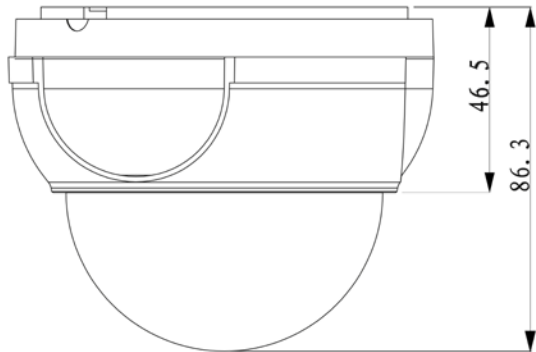

DH-CA-D180C

Dimensions (mm)

Dahua Technology Co., Ltd.

1187 BinAn Road, Binjiang District, Hangzhou, China

Tel: +86-571-87688883

Fax: +86-571-87688815

Email: overseas@dahuatech.com

www.dahuasecurity.com

*Design and specifications are subject to change without notice.

© 2013 Dahua Technology Co., Ltd.