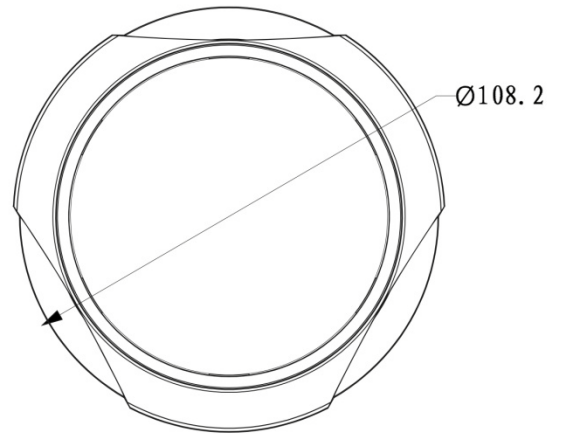

DH-CA-D180C-IN

Dimensions (mm)

Dahua Technology Co., Ltd.

1187 BinAn Road, Binjiang District, Hangzhou, China

Tel: +86-571-87688883

Fax: +86-571-87688815

Email: overseas@dahuatech.com

www.dahuatech.com

*Design and specifications are subject to change without notice.

© 2013 Dahua Technology Co., Ltd.