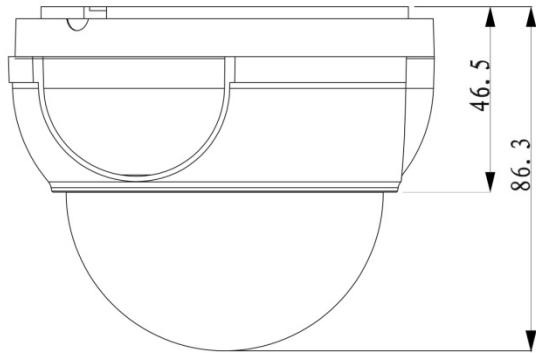

DH-CA-D180C-IN

Dimensions (mm)

Dahua Technology Co., Ltd.

1187 BinAn Road, Binjiang District, Hangzhou, China

Tel: +86-571-87688883

Fax: +86-571-87688815

Email: overseas@dahuatech.com

www.dahuatech.com

*Design and specifications are subject to change without notice.

© 2013 Dahua Technology Co., Ltd.