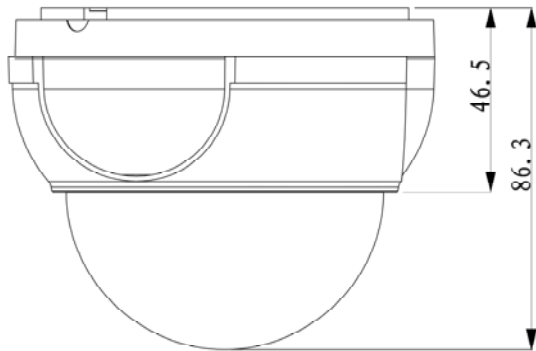

DH-CA-D180C

Dimensions (mm)

Dahua Technology Co., Ltd.

1187 BinAn Road, Binjiang District, Hangzhou, China

Tel: +86-571-87688883

Fax: +86-571-87688815

Email: overseas@dahuatech.com

www.dahuasecurity.com

*Design and specifications are subject to change without notice.

© 2013 Dahua Technology Co., Ltd.