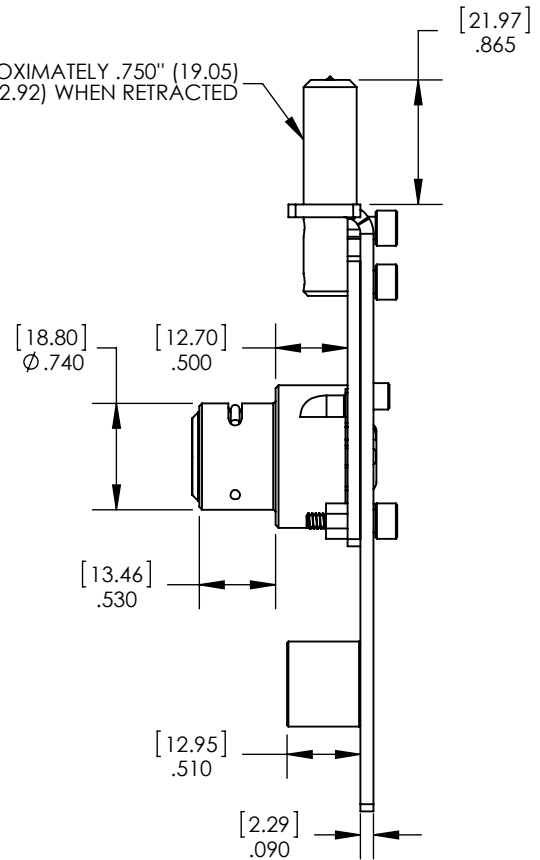

PART NUMBER

CL-TCG

1105 NE CIRCLE BLVD
CORVALLIS OR 97330
(541) 738-5500

DESCRIPTION

TRAFFIC CABINET LOCK, GATSO FORMAT

PDF CREATED

11/29/2011

REV

A