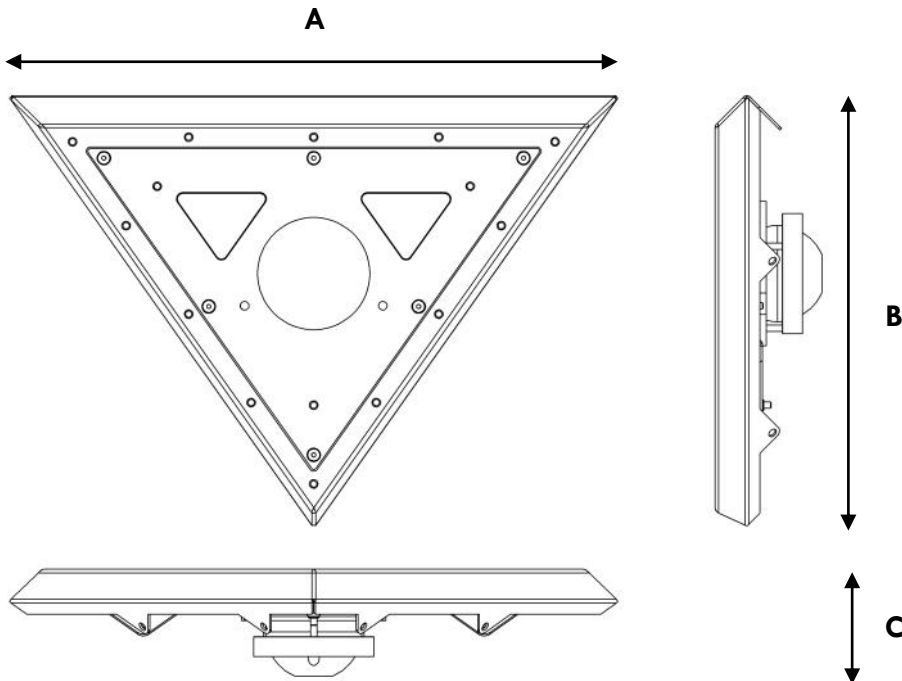

Dimensions (mms)

A	370
B	266
C	81

Special Finishes

The CM230IR is available in a variety of special paint finishes. It can also be produced with a brushed aluminium or stainless steel front plate to suit environments such as elevators.

Technical Data		CM230IR
Camera		
Sensor	1/3" Hyper Wide Dynamic Colour Camera (Sony Effio WDR)	
Sensitivity	0.1lux @ f1.2 (colour) 0.05lux @ f1.2 (mono)	
IR Cut Filter	Yes	
Wide Dynamic	Yes	
Lens	2.5mm standard	
Horizontal Angle of View	90° (2.5mm lens)	
Resolution	680tvl colour 700tvl mono	
Mechanical		
Main Construction	Machined steel front panel	
Front Plate	Machined steel fascia with Acetal inner	
Screen	Clear Lexan™	
Fixings	Anti-tamper, stainless steel	
Environmental Standard	IP65	
Operational Range	-10°C - +50°C	
Weight	3.2kg	
Finish	Ral9010 powder coat smooth	
Power Consumption	3 watts	

Related Products

High Security Cameras
CM230IR-EXT CM230,
CM180DN

Internal Vandal Resistant Housings
IHC4, IHW4, IHW4/ck

External Vandal Resistant Housings
EHC4, EHW4, EHW4/ck, VEH4

*Designed &
Manufactured in the
UK by...*

Conway
SECURITY PRODUCTS

Conway Security Products Limited
Seymore House, Copyground Lane, High Wycombe,
Buckinghamshire HP12 3HE
Tel +44 1494 461373
Fax +44 1494 531685
sales@conway-cctv.co.uk
www.conway-cctv.co.uk