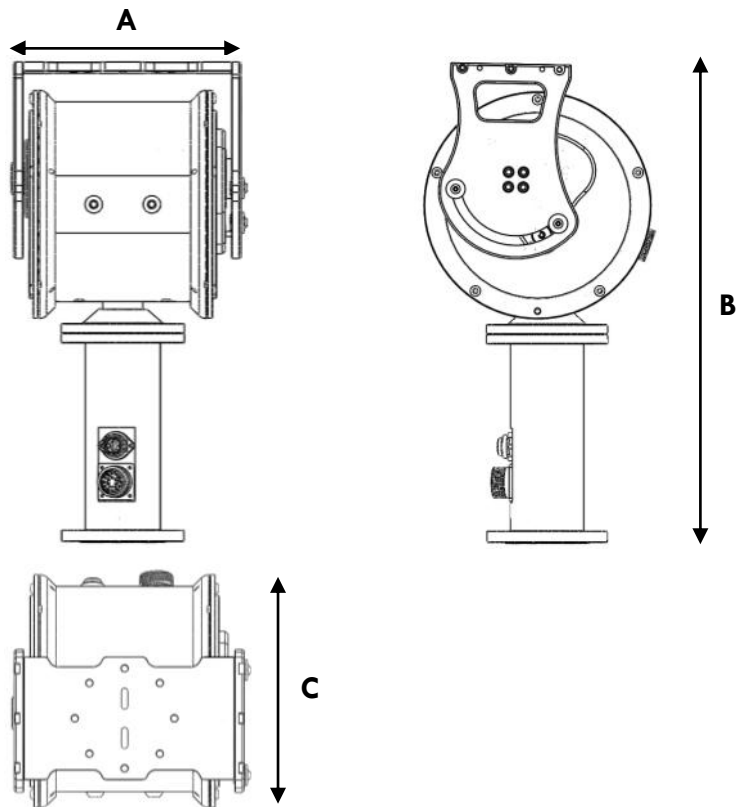

C2090-r2/CR/55 Variable speed continuous rotation pan and tilt. 55°/sec maximum pan speed, 12°/sec maximum tilt speed. 24vdc

- Continuous rotation
-
- Variable speed
-
- Maximum load 18kg
-
- External tilt stops for easy set-up
-
- Pre-sets
-
- Up and Over Format
-
- Compatible with existing telemetry systems
-
- Aluminium construction
-
- Powder coated finish BS10a03 "Morning Mist"
-
- Special paint finishes available
-
- Manufactured to weatherproof standard BS.EN60529 Level IP66
-
- 2-year warranty

Dimensions (mms)	
A	238
B	600
C	218

Special Finishes

The C2090CR-r2 is available in a variety of special paint finishes. Please contact our sales department for details.

Technical Data		C2090CR
Performance		
Maximum Pan Speed	C2090-r2/CR—24°/second (variable) C2090-r2/CR/55—55°/second (variable)	
Maximum Tilt Speed	12°/second (variable)	
Maximum Load	18kg	
Pan Movement	0° - 360° continuous	
Tilt Movement	+30° to -90° max	
Power Consumption	30 watts per axis (peak)	
Mechanical		
Backlash	< 0.5°	
Construction	Aluminium body Stainless steel fixtures	
Finish	Powder coat BS10a03 "Morning Mist"	
Housing Mounting	4"PCD @ 0° and 45°	
Pan and tilt Mounting	4"PCD	
Connectors	17 way and 6 way multi-pole*	
Environmental Rating	IP66	
Operating Temperature	-20° to 55° Celsius	
Input voltage	24vdc	