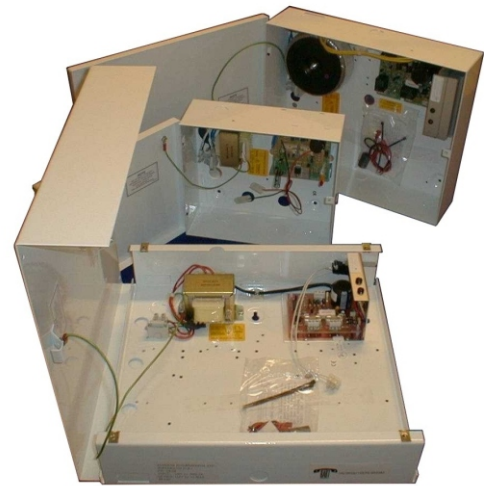

Power Supplies

- * **Wide Range**
- * **With & Without Charger**
- * **12 and 24V**
- * **1, 2, 3 & 5 Amp**
- * **AC, DC and Mixed**
- * **Metal/Polycarbonate Cased**
- * **Rated Output to Load**

Product Code

PSU12/1E
PSU12/1
PSU12/2
PSU12/3
PSU12/5
PSU24/1
PSU24/2
PSU24/3
PSU24/5
ARD12
ARD24
CA1A
CA1R

Specification

12vdc, 1A, Small Metal Cased, Battery Charger
12vdc, 1A, Metal Cased, Battery Charger
12vdc, 2A, Metal Cased, Battery Charger
12vdc, 3A, Large Metal Cased, Battery Charger
12vdc, 5A, Large Metal Cased, Battery Charger
24vdc, 1A, Large Metal Cased, Battery Charger
24vdc, 2A, Large Metal Cased, Battery Charger
24vdc, 3A, Large Metal Cased, Battery Charger
24vdc, 5A, Large Metal Cased, Battery Charger
12vdc/1.5A and 12vac/0.5A, Polycarbonate Cased
24vdc, 1A, Polycarbonate Cased
4,8 or 12vac, Polycarbonate Cased
12vac/2A or 24vac/1A, Polycarbonate Cased