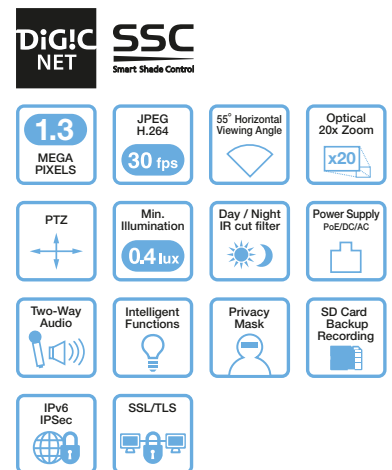

# Network Camera

### Intelligent camera for mid to high end security & monitoring applications.

The VB-M40 and VB-M40B pan tilt zoom network camera offers 1.3 Megapixel, 20x optical zoom with superior low-light performance and embedded video content analytics. Flexible installation options with indoor and outdoor domes.

#### Key features

- Two colour options: Silver (VB-M40) and Black (VB-M40B)
- 1.3 Megapixel PTZ camera
- High colour reproduction and low noise through use of Canon DIGIC NET and CMOS technology allowing Motion JPEG & H.264 at 1280 x 960 pixels at 30 fps
- Unrivalled low-light performance in colour at 0.4 lux & B/W at 0.01 lux
- Best in class lens specification in compact body - 20x optical zoom AF Lens with 55.4 degree wide angle of view (F-number F1.6 to F3.5)
- Up to 15 embedded video content analytics functions that can run in parallel
- IR cut filter Day/Night Function
- Efficient power usage
- Full duplex audio and external device connectivity
- ONVIF compliant
- Privacy Mask Function and built-in SD memory card slot.