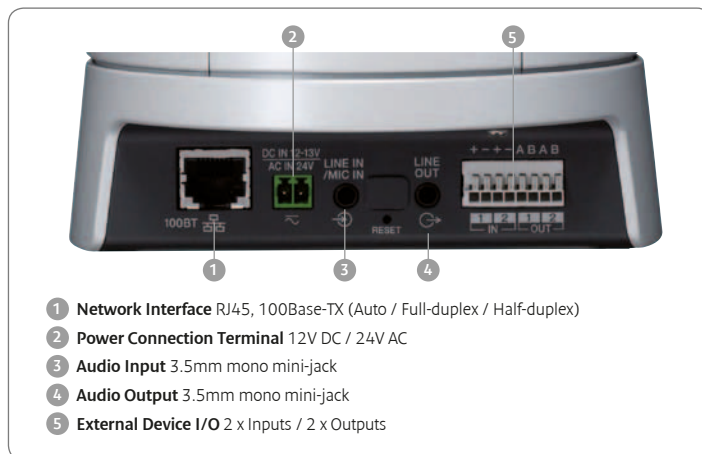

Connectivity

Optional Accessories

AC Power Supply PA-V17 (Europe)
AC Power Supply PA-V17 (Great Britain)
Indoor Dome Housing Clear DR40-C-VB
Indoor Dome Housing Smoked DR40-S-VB
Ceiling Mount Cover Black SS40-B-VB
Ceiling Mount Cover Silver SS40-S-VB
Video Recording Software RM-9
Video Recording Software RM-25
Video Recording Software RM-64