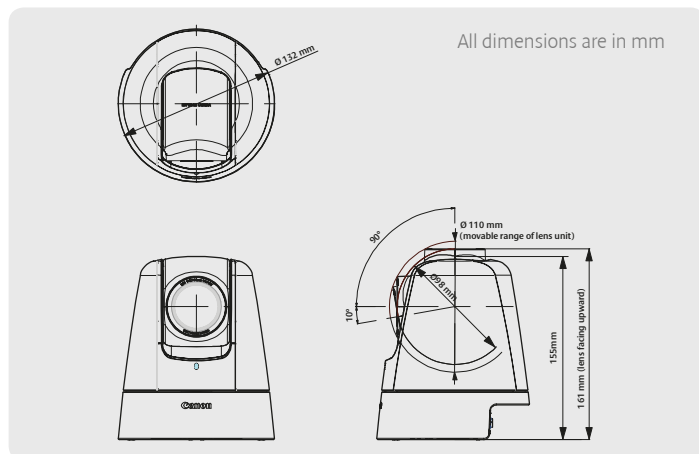

¹ Use of the optional smoked indoor dome housing increases minimum subject illumination.

² The frame rate may be reduced due to the number of clients accessing the camera at the same time or due to limitations of the Viewer PC and network being used.

Dimensions