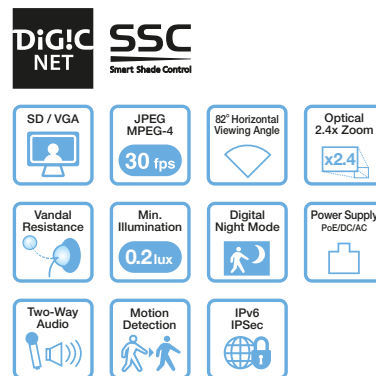

### Wide-area surveillance for harsh indoor environments.

Featuring a vandal-resistant body and a 2.4x wide zoom lens, the VB-C500VD is perfect for surveillance in harsh indoor environments. Colour imaging at 0.2 lux keeps your area covered, even in low light.

#### Key features

- Toughened vandal-resistant housing and shock-absorbing mechanism resists impact from solid objects
- Canon wide-angle varifocal lens with 2.4x optical zoom and 82° field of view
- DIGIC NET Image Processor delivers Motion JPEG and MPEG-4 images at up to 640 x 480 pixels
- Progressive scan video at up to 30 fps, for clear capture of moving subjects
- On-screen display can overlay date, time and camera name onto the image
- Exceptional low-light performance – colour video down to 0.2 lux
- Full-duplex audio support