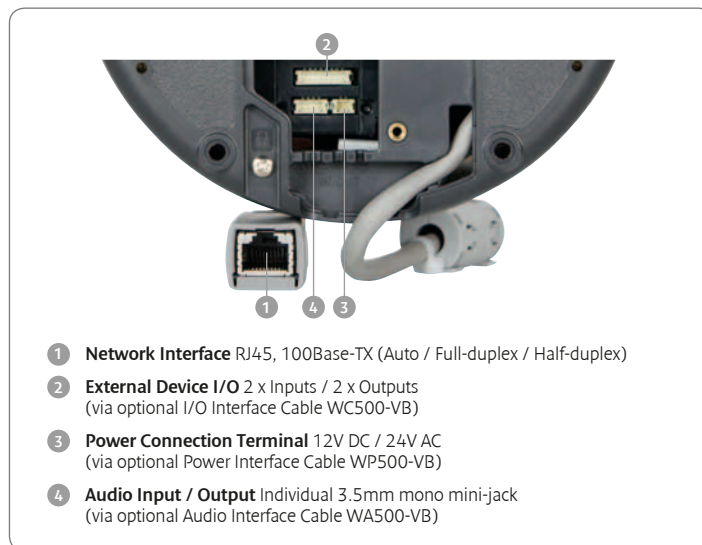

Connectivity

Optional Accessories

- AC Power Supply Kit PA-V17 (Europe)
- AC Power Supply Kit PA-V17 (Great Britain)
- Audio Interface Cable WA500-VB
- I/O Interface Cable WC500-VB
- Power Interface Cable WP500-VB
- Recessed Mounting Kit SR500-S-VB
- Video Recording Software RM-9
- Video Recording Software RM-25
- Video Recording Software RM-64

For more detailed accessory information please refer to the accessory sales sheet.

Canon Inc.
canon.com

Canon Europe
canon-europe.com

English Edition
© Canon Europa N.V., 2011