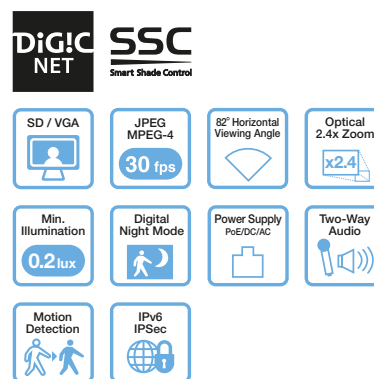

Network Camera

VB-C500D

you can

Compact and adaptable to any environment.

The VB-C500D is a fixed dome that features an 82 degree wide-angle lens in a compact and stylish design. It is ideal for use in all market segments with a need for high end security.

Key features

- Superior Canon optics
- 82 degree Wide field of view
- Superb low-light performance at 0.2 lux
- Diverse image processing and camera functions for high quality images
- Powerful network data transmission for smooth video
- Intelligent functions for efficient surveillance, such as motion detection, image upload and subject auto tracking
- Audio transmission
- Automatic day / night mode to provide high image quality at all lighting conditions
- Optional housings and mounts for versatile indoor and outdoor installations'