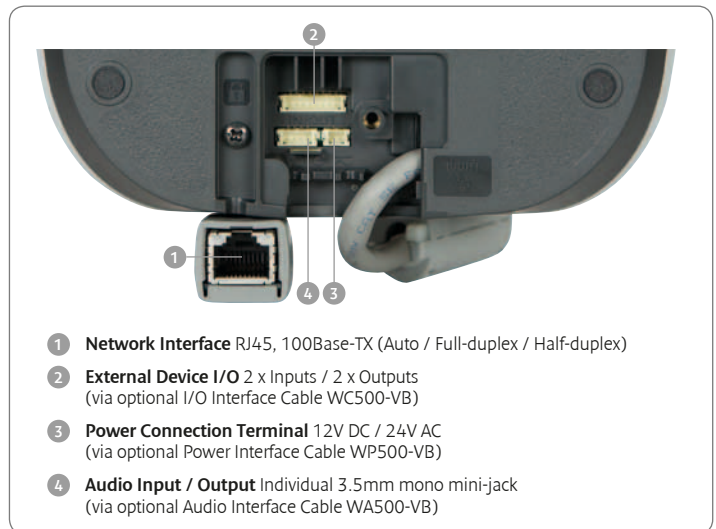

Connectivity

Optional Accessories

- AC Power Supply Kit PA-V17 (Europe)
- AC Power Supply Kit PA-V17 (Great Britain)
- Audio Interface Cable WA500-VB
- I/O Interface Cable WC500-VB
- Power Interface Cable WP500-VB
- Recessed Mounting Kit SR500-S-VB
- Video Recording Software RM-9
- Video Recording Software RM-25
- Video Recording Software RM-64

For more detailed accessory information please refer to the accessory sales sheet.

Canon Inc.
canon.com

Canon Europe
canon-europe.com

English Edition
© Canon Europa N.V., 2011