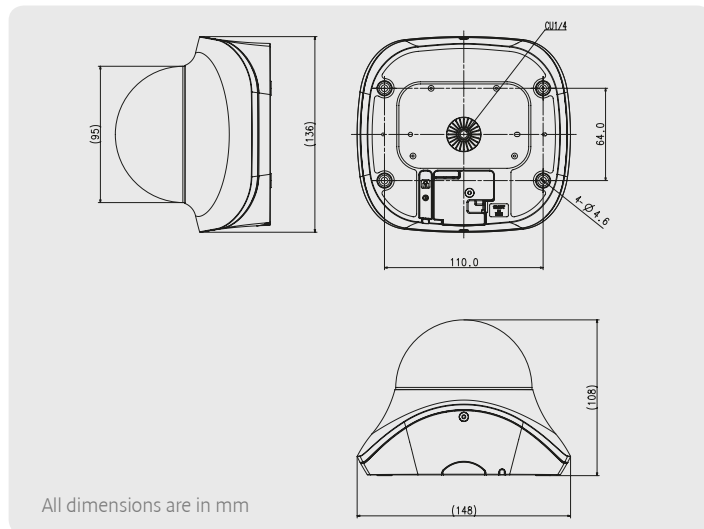

Dimensions