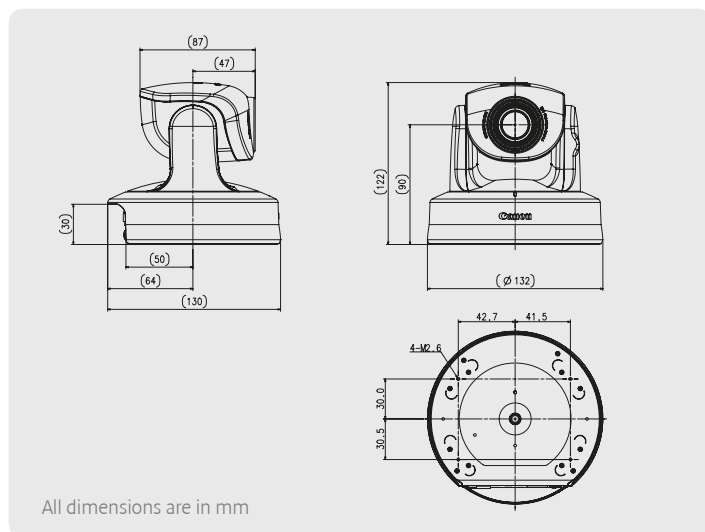

Dimensions