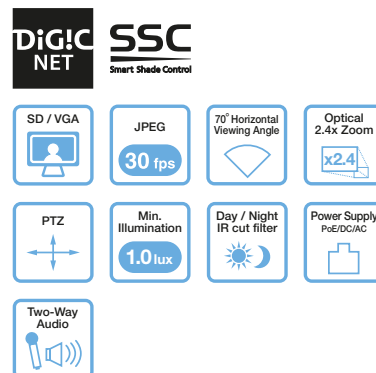

Network Camera

VB-C300

you can

Total coverage of all your surveillance and monitoring requirements. The VB-C300 features a wide-angle Canon AF lens with a 70° field of view and 2.4x zoom. Progressive scan, excellent low-light performance and audio support make it perfect for surveillance and monitoring applications.

Key features

- Canon wide-angle auto focus lens with 70° field of view
- Ultra-wide coverage with remote PTZ control (340° pan, 115° tilt, 2.4x zoom)
- Smooth, progressive scan video at 25 frames/sec for crystal clear images of moving subjects
- Exceptional low light performance: Colour images as low as 1 lux and Auto Day/ Night Modes
- Full duplex audio support: transmit live audio to and from the camera site
- Built-in terminals for connection to external sensors and alarms
- Three installation options: upright, inverted, or in optional ceiling dome
- Optional housings and mounts for versatile indoor and outdoor installations.