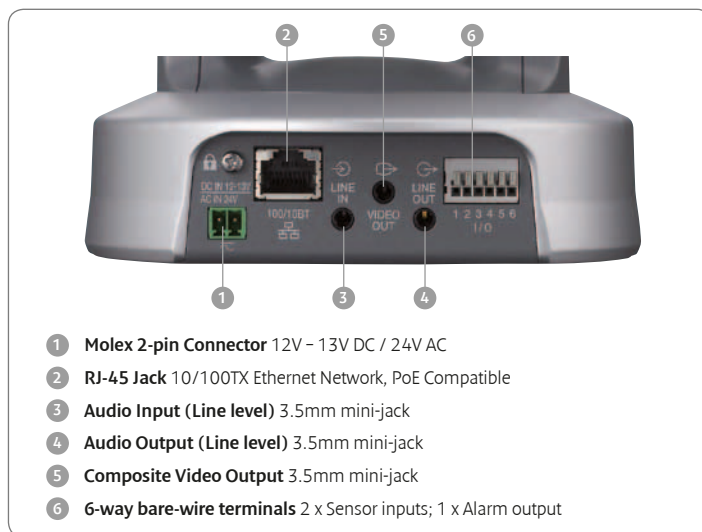

Connectivity

Optional Accessories

- AC Power Supply PA-V17 (Europe)
- AC Power Supply PA-V17 (Great Britain)
- Indoor Dome Housing VB-RD41S-S (Smoked)
- Indoor Dome Housing VB-RD41S-C (Clear)
- Video Recording Software RM-9
- Video Recording Software RM-25
- Video Recording Software RM-64