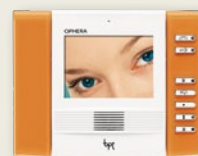

ophera

Recessed hands-free intercom monitor

color versions

White body with - orange and white covers

Silver body with black, white and grey cover

This recessed hands-free video receiver comes with 3.5" colour monitor and exchangeable colour covers included in package. The LCD TFT monitor ensures quality chromatic performance, and the high-fidelity audio guarantees great acoustic performance in HANDS-FREE mode. Equipped with a pull-down display for a perfect viewing angle, it can also be provided with the intercommunicating module accessory included in the package.

codes

MONITORS	
Article	Description
OPHERA	3.5" Colour monitor, hands-free, recessed, white monitor unit. 3 coloured covers (orange, arctic blue and white), intercom module and PHI embedding box included in the package.
OPHERA SV	3.5" Colour monitor, hands-free, recessed, metallic grey monitor unit. 3 coloured covers (grey, white and black), intercom module and PHI embedding box included in the package.
ACCESSORIES	
Article	Description
PHI	Embedding box for OPHERA. Dimensions 130x105x53.5 mm
PHKP BB	Surface wall-mounting support for Ophera, white colour
PHKP SV	Surface wall-mounting support for Ophera, silver colour
PHKT BB	Table-top kit Ophera, white colour, complete of cable and RJ plug
PHKT SV	Table-top kit Ophera, silver colour, complete of cable and RJ plug