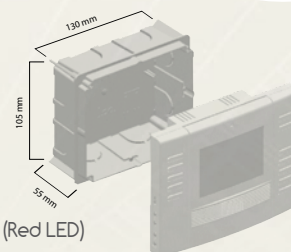

functions and DIMENSIONS

- Volume control
- Brightness control
- Contrast control
- Activation/Deactivation of communication (Red LED)
- Mute (Led Rosso)
- Door lock release (Green LED)
- Activation/Selection of entry panel
- AUX 1 Button for auxiliary centralized control of stair lights, entry panel selection
- AUX 2 Porter call (Red LED)
- Ring disable (Red LED)

PULL-DOWN display

The unit has a movable part that can be tilted outwards by 20° in order to ensure excellent viewing from different heights.

Accessories: wall-mounting and table-top kit

The new PHPK surface mounting and table-top kits for BPT Ophera receivers are available in white and silver version. The PHPK surface mounting kit allows surface-mounted installation with fixture screws interaxis for 3-modules boxes in both horizontal and vertical position, as well as on round boxes with a 60 mm diameter. The table-top kit PHKT is composed of a preassembled table-top bracket with surface mounting support. It has non-slip rubber on the bottom.

codes

MONITORS	
Article	Description
OPHERA	3.5" Colour monitor, hands-free, recessed, white monitor unit. 3 coloured covers (orange, arctic blue and white), intercom module and PHI embedding box included in the package.
OPHERA SV	3.5" Colour monitor, hands-free, recessed, metallic grey monitor unit. 3 coloured covers (grey, white and black), intercom module and PHI embedding box included in the package.
ACCESSORIES	
Article	Description
PHI	Embedding box for OPHERA. Dimensions 130x105x53.5 mm
PHKP BB	Surface wall-mounting support for Ophera, white colour
PHKP SV	Surface wall-mounting support for Ophera, silver colour
PHKT BB	Table-top kit Ophera, white colour, complete of cable and RJ plug
PHKT SV	Table-top kit Ophera, silver colour, complete of cable and RJ plug