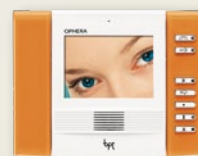

ophera

Recessed hands-free intercom monitor

color versions

White body with - orange and white covers

Silver body with black, white and grey cover

This recessed hands-free video receiver comes with 3.5" colour monitor and exchangeable colour covers included in package. The LCD TFT monitor ensures quality chromatic performance, and the high-fidelity audio guarantees great acoustic performance in HANDS-FREE mode. Equipped with a pull-down display for a perfect viewing angle, it can also be provided with the intercommunicating module accessory included in the package.

PULL-DOWN display

The unit has a movable part that can be tilted outwards by 20° in order to ensure excellent viewing from different heights.

Accessories: wall-mounting and table-top kit

The new PHPK surface mounting and table-top kits for BPT Ophera receivers are available in white and silver version. The PHPK surface mounting kit allows surface-mounted installation with fixture screws interaxis for 3-modules boxes in both horizontal and vertical position, as well as on round boxes with a 60 mm diameter. The table-top kit PHKT is composed of a preassembled table-top bracket with surface mounting support. It has non-slip rubber on the bottom.

codes

MONITORS	
Article	Description
OPHERA	3.5" Colour monitor, hands-free, recessed, white monitor unit. 3 coloured covers (orange, arctic blue and white), intercom module and PHI embedding box included in the package.
OPHERA SV	3.5" Colour monitor, hands-free, recessed, metallic grey monitor unit. 3 coloured covers (grey, white and black), intercom module and PHI embedding box included in the package.