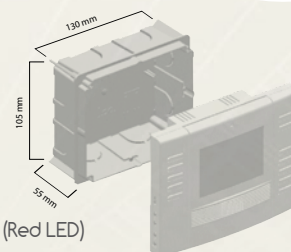

ophera

Recessed hands-free intercom monitor

color versions

White body with - orange and white covers

Silver body with black, white and grey cover

This recessed hands-free video receiver comes with 3.5" colour monitor and exchangeable colour covers included in package. The LCD TFT monitor ensures quality chromatic performance, and the high-fidelity audio guarantees great acoustic performance in HANDS-FREE mode. Equipped with a pull-down display for a perfect viewing angle, it can also be provided with the intercommunicating module accessory included in the package.

functions and DIMENSIONS

- Volume control
- Brightness control
- Contrast control
- Activation/Deactivation of communication (Red LED)
- Mute (Led Rosso)
- Door lock release (Green LED)
- Activation/Selection of entry panel
- AUX 1 Button for auxiliary centralized control of stair lights, entry panel selection
- AUX 2 Porter call (Red LED)
- Ring disable (Red LED)

PULL-DOWN display

The unit has a movable part that can be tilted outwards by 20° in order to ensure excellent viewing from different heights.

Accessories: wall-mounting and table-top kit

The new PHPK surface mounting and table-top kits for BPT Ophera receivers are available in white and silver version. The PHPK surface mounting kit allows surface-mounted installation with fixture screws interaxis for 3-modules boxes in both horizontal and vertical position, as well as on round boxes with a 60 mm diameter. The table-top kit PHKT is composed of a preassembled table-top bracket with surface mounting support. It has non-slip rubber on the bottom.

ACCESSORIES	
Article	Description
PHI	Embedding box for OPHERA. Dimensions 130x105x53.5 mm
PHKP BB	Surface wall-mounting support for Ophera, white colour
PHKP SV	Surface wall-mounting support for Ophera, silver colour
PHKT BB	Table-top kit Ophera, white colour, complete of cable and RJ plug
PHKT SV	Table-top kit Ophera, silver colour, complete of cable and RJ plug