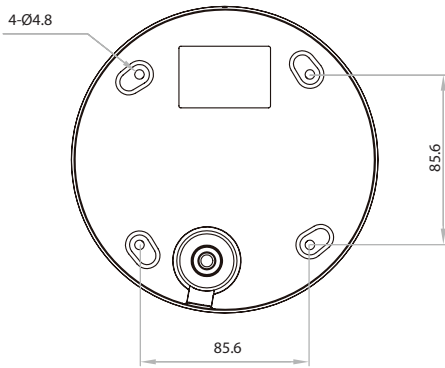

With a dome diameter of only 4.4 inches (11.2 cm), the VEZ-400 is about 70% smaller than traditional PTZ cameras and 20% smaller than most other compact domes. These compact dimensions make the VEZ-400 ideal for discrete surveillance applications in both indoor and outdoor environments.

Certifications and Approvals

Region	Certification
USA	UL
	FCC
Australia	CTICK
Europe	CE

Installation/Configuration Notes

Dimensions, Camera Side

Dimensions, Camera Bottom

Parts Included

Quantity	Component
1	VEZ-400 Mini PTZ Dome Camera
1	Drilling Template for flush mount
4	6 x 30 mm plastic anchors
4	#8 x 32 screws and attached O-rings
4	M4 x 12 Torx screws and attached O-rings
1	T20 Security Torx wrench
1	Installation Manual

Technical Specifications

Camera

Imager	1/4" Double Scan Super HAD CCD II
Lens size	fW=3.49 ±0.17 mm fT=104.02 ±5.20 mm (30X +/- 10% Optical Zoom)
Effective Pixels	PAL: 976 (H) x 582 (V) NTSC: 976 (H) x 494 (V)
Horizontal Resolution	600 TVL (NTSC, PAL)
Optical Zoom	26X Effective Optical Zoom
Digital Zoom	10X
Field of View (approximate)	2.46° (TELE) to 69.5° (Wide)
Focus	Automatic with manual override
Signal-to-Noise Ratio (SNR)	>50 dB
White Balance	Auto, indoor, outdoor, one push
Minimum Illumination	0.2 Lux/ F1.65 0.001 Lux/DSS 0.1 Lux/ICR
Iris Control	Auto

Wide Dynamic Range (WDR)	On/Off
Dynamic Noise Reduction (DNR)	3DNR
Privacy	15 zones maximum

Mechanical

Weight	1.5 kg (3.3 lb)
Pan Range	360° continuous
Tilt Range	0° to 180° (90° when 3D Privacy Masking is enabled)
Flip	Rotate 180° at bottom of tilt
Auto Scan	8 Auto Scan modes including vector scan
Pre-position Speed	360°/s
Preset Positions	210 Positions with camera status
Tours	8 Tours (Preset, Pattern, Scan)
Patterns	8 Patterns
On-Screen Display (OSD)	Camera ID, Title, Mode, and Angle (multi-language)
Multi-language OSD	English, Chinese, Dutch, French, German, Italian, Russian, Spanish