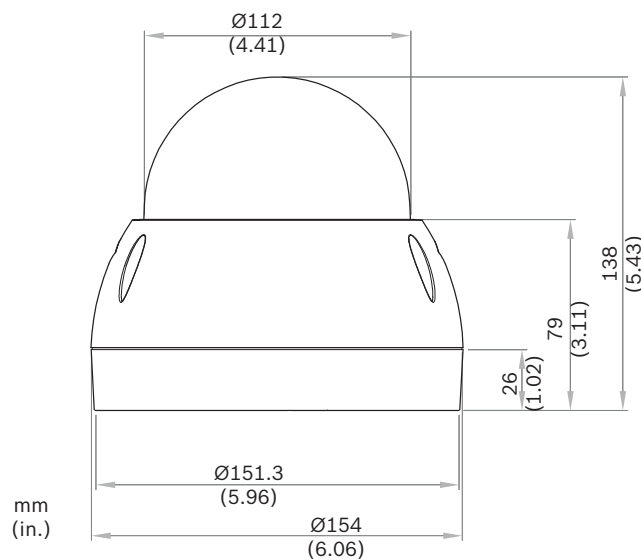

With a dome diameter of only 4.4 inches (11.2 cm), the VEZ-400 is about 70% smaller than traditional PTZ cameras and 20% smaller than most other compact domes. These compact dimensions make the VEZ-400 ideal for discrete surveillance applications in both indoor and outdoor environments.

Certifications and Approvals

Region	Certification
USA	UL
	FCC
Australia	CTICK
Europe	CE

Installation/Configuration Notes

Dimensions, Camera Side

Dimensions, Camera Bottom

Parts Included

Quantity	Component
1	VEZ-400 Mini PTZ Dome Camera
1	Drilling Template for flush mount
4	6 x 30 mm plastic anchors
4	#8 x 32 screws and attached O-rings
4	M4 x 12 Torx screws and attached O-rings
1	T20 Security Torx wrench
1	Installation Manual

Technical Specifications

Camera

Imager	1/4" Double Scan Super HAD CCD II
Lens size	fW=3.49 ±0.17 mm fT=104.02 ±5.20 mm (30X +/- 10% Optical Zoom)
Effective Pixels	PAL: 976 (H) x 582 (V) NTSC: 976 (H) x 494 (V)
Horizontal Resolution	600 TVL (NTSC, PAL)
Optical Zoom	26X Effective Optical Zoom
Digital Zoom	10X
Field of View (approximate)	2.46° (TELE) to 69.5° (Wide)
Focus	Automatic with manual override
Signal-to-Noise Ratio (SNR)	>50 dB
White Balance	Auto, indoor, outdoor, one push
Minimum Illumination	0.2 Lux/ F1.65 0.001 Lux/DSS 0.1 Lux/ICR
Iris Control	Auto