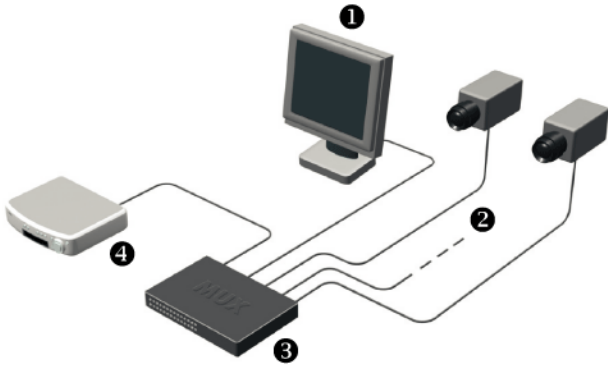

The DVR1A can connect directly to a single camera, or to multiple camera inputs routed via a multiplexer. It is compatible with Bosch (inclusive Eazeo Mux.) and many other brands of multiplexers.

Functions

Simple to use

The DVR1A is characterized by its ease-of-use. Simple front panel controls, including jog/shuttle playback control, make it extremely easy to navigate through the menu (displayed on a connected monitor), select options as well as view images. Operation is also possible via an optional supplied remote control. An optional cable incorporating an IR sensor enables remote control even if the recorder is out of the line of sight.

Event-triggered recording

Recording can be triggered by an alarm connected directly to the DVR. All video images pass through a buffer. When an alarm is activated the video footage recorded just prior to the alarm is transferred to the hard disk, allowing users to view events leading up to the alarm at later time. Various recording modes are available, giving users the choice of optimized image quality or longer uninterrupted recording periods.

Extra security

Password protection makes it possible to determine precisely who can alter settings in the menu

Installation/Configuration Notes

- 1 Monitor
- 2 Cameras
- 3 Multiplexer
- 4 DVR1A Digital Video Recorder