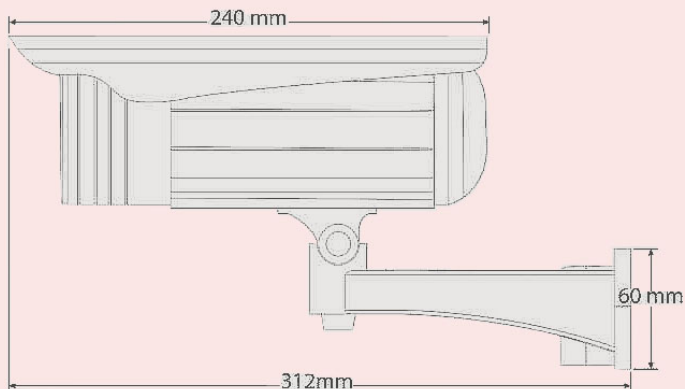

## MECHANICAL

DIMENSIONS	312(D)*85(H)mm
WEIGHT	1450g
VANDAL PROOF	Yes

## General Dimensions